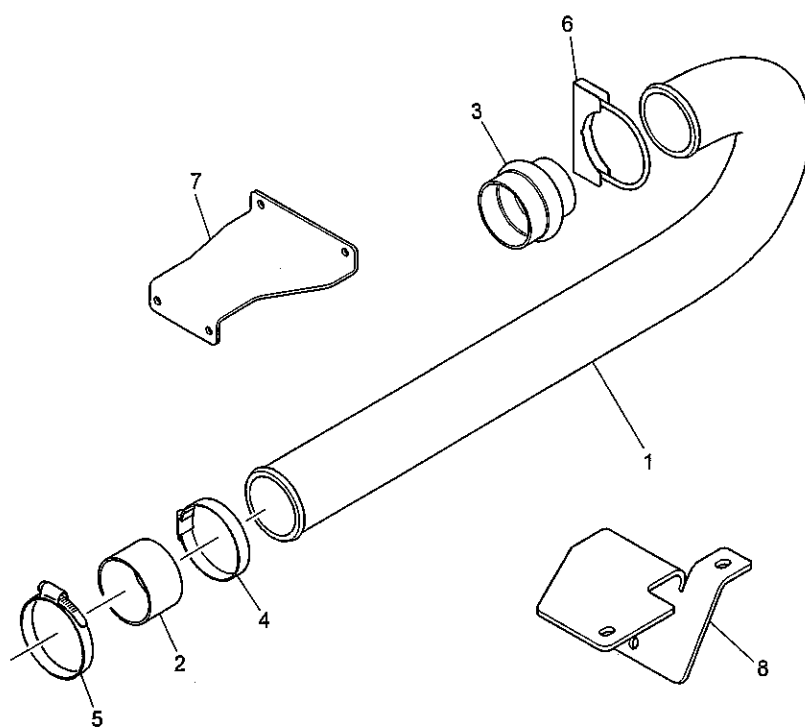

TIDFF

Air Duct	Plate A
T1DFF	

Item	Part No.	References	Qty.	Description	Notes
1	CH11365		1	INTAKE MANIFOLD DUCT	
2	CH11383		1	HOSE	
3	CH11386		1	HOSE	
4	525/37		1	HOSE CLIP	
5	525/34M		1	HOSE CLIP	
6	819/489		1	CLAMP	
7	CH11363		1	BRACKET	
8	CH11364		1	BRACKET