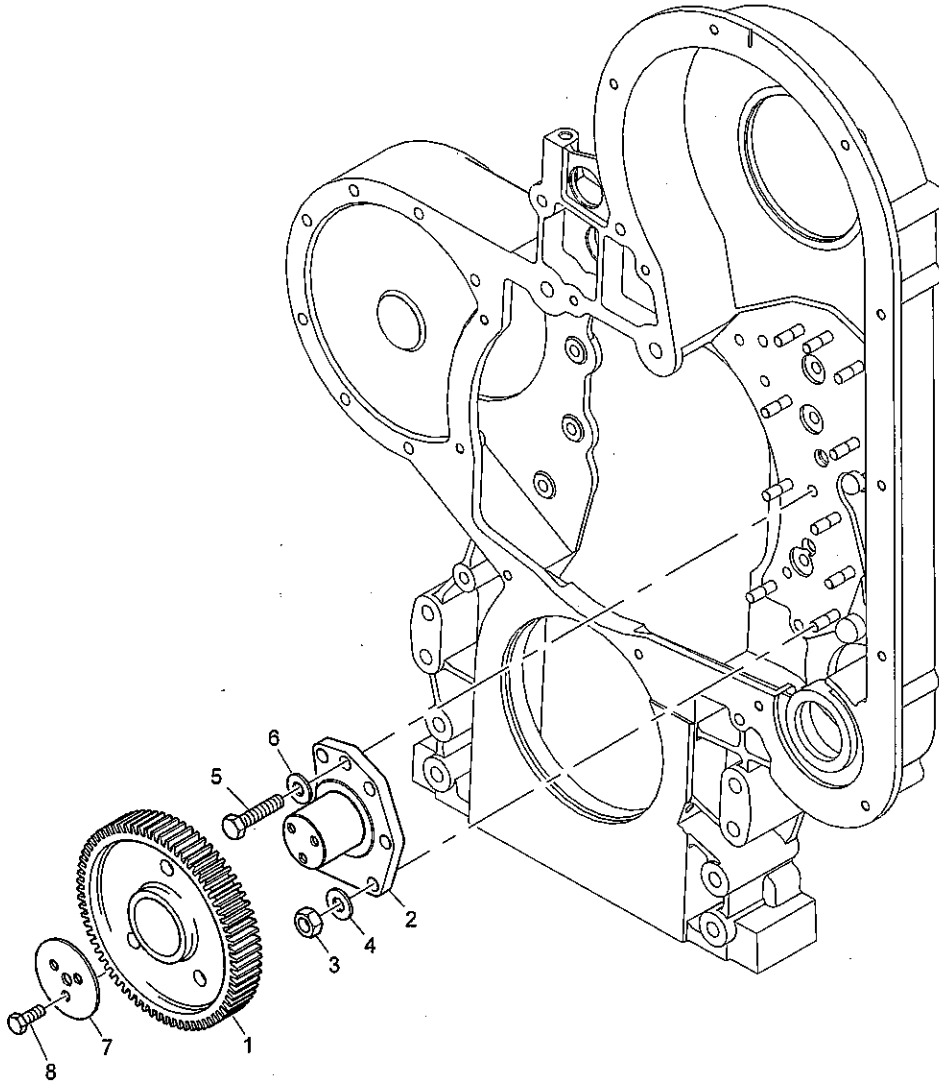

ACHS1194

Timing Gears	Plate D
ACHS1194	

Item	Part No.	References	Qty.	Description	Notes
1	CH10632		1	IDLER GEAR	
2	CH10624		1	STUB	
3	CH10290		5	NUT	
4	CH10615		5	WASHER	
5	CH10609		1	BOLT	
6	CH10615		1	WASHER	
7	CH10614		1	THRUST PLATE	
8	CH10621		3	BOLT