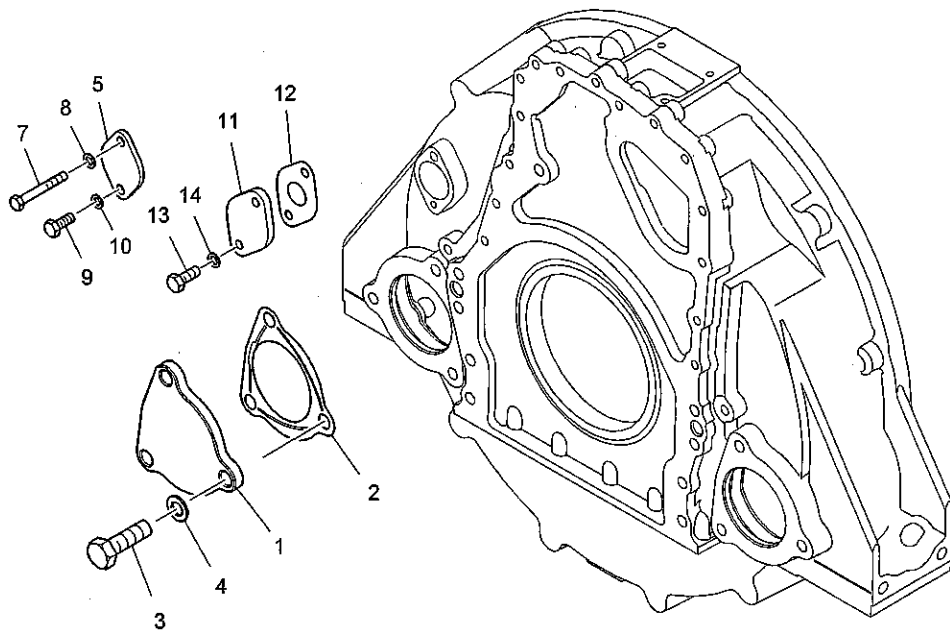

ACHS1167

Cylinder Block Cover	Plate A
ACHS1167	

Item	Part No.	References	Qty.	Description	Notes
1	CH11552		1	BLANKING COVER	
2	CH10310		1	GASKET - BLANKING PLATE	
3	CH11554		3	BOLT	
4	CH10100		3	WASHER	
5	CH10539		2	BLANKING COVER	
6	T400196		2	SEAL	(A)
7	CH10538		2	BOLT	
8	CH10255		2	WASHER	
9	CH11895		2	BOLT	
10	CH10255		2	WASHER	
11	CH10562		1	BLANKING COVER	
12	CH11560		1	SEAL	
13	CH10815		2	BOLT	
14	CH10255		2	WASHER	

Footnotes	
(A)	NOT ILLUSTRATED