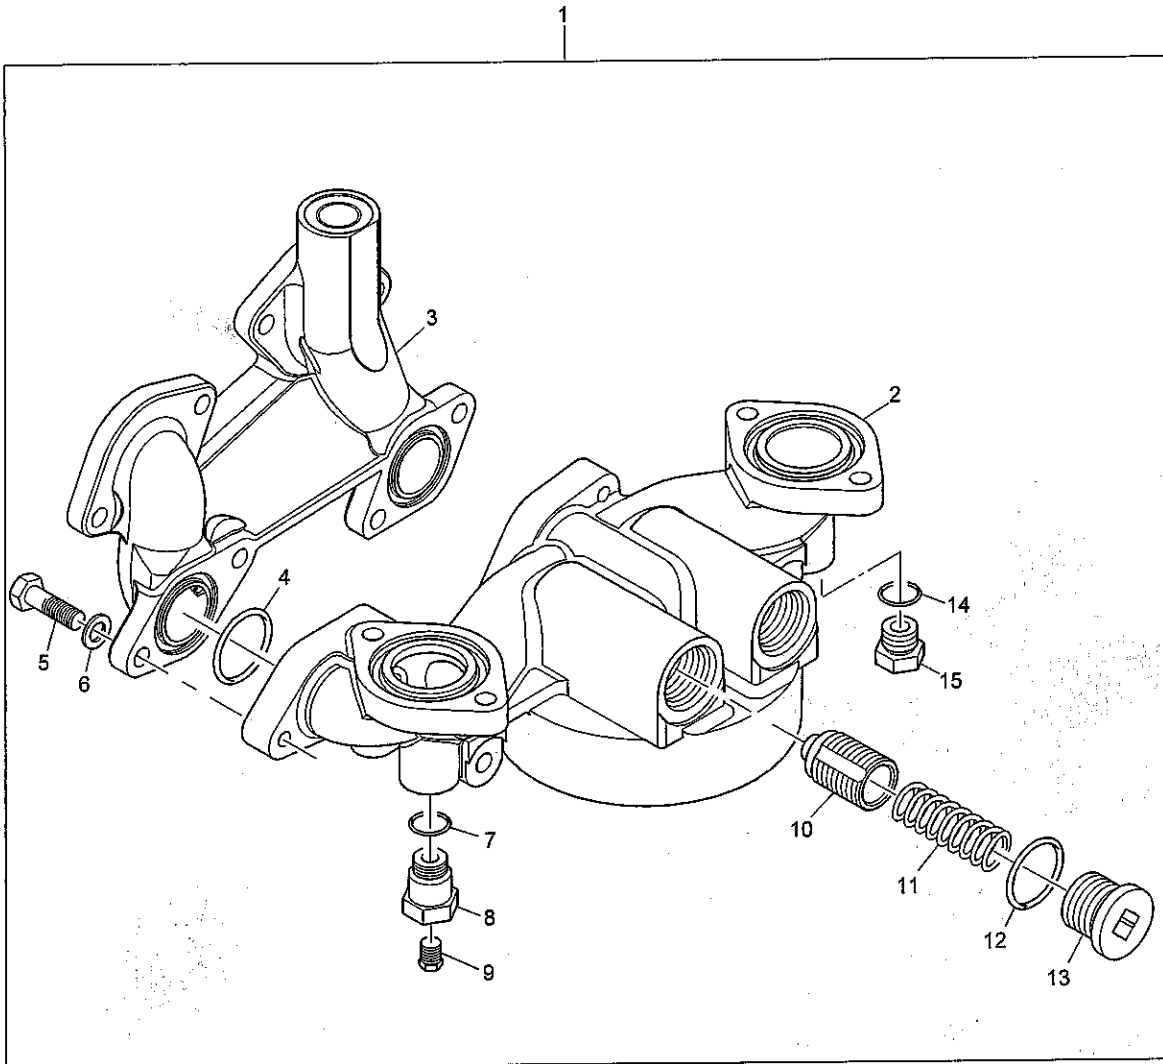

JBHD0397

Oil Filter	Plate A
JBHD0397	

Item	Part No.	References	Qty.	Description	Notes
1	CH11579		1	OIL FILTER HEAD	
2	—	⇒ CH11579	1	OIL FILTER HEAD	
3	—CH10818		1	OIL FILTER HEAD	
4	—CH10316		2	SEAL - O RING	
5	—CH10567		4	BOLT	
6	—CH10541		4	WASHER	
7	CH10133		1	SEAL - O RING	
8	CH10888		1	ADAPTOR	
9	CH10262		1	PLUG	
10	CH10513		2	RELIEF VALVE	
11	CH10819		2	SPRING	
12	CH10091		2	SEAL - O RING	
13	CH10291		2	PLUG	
14	CH10133		1	SEAL - O RING	
15	CH10284		1	PLUG