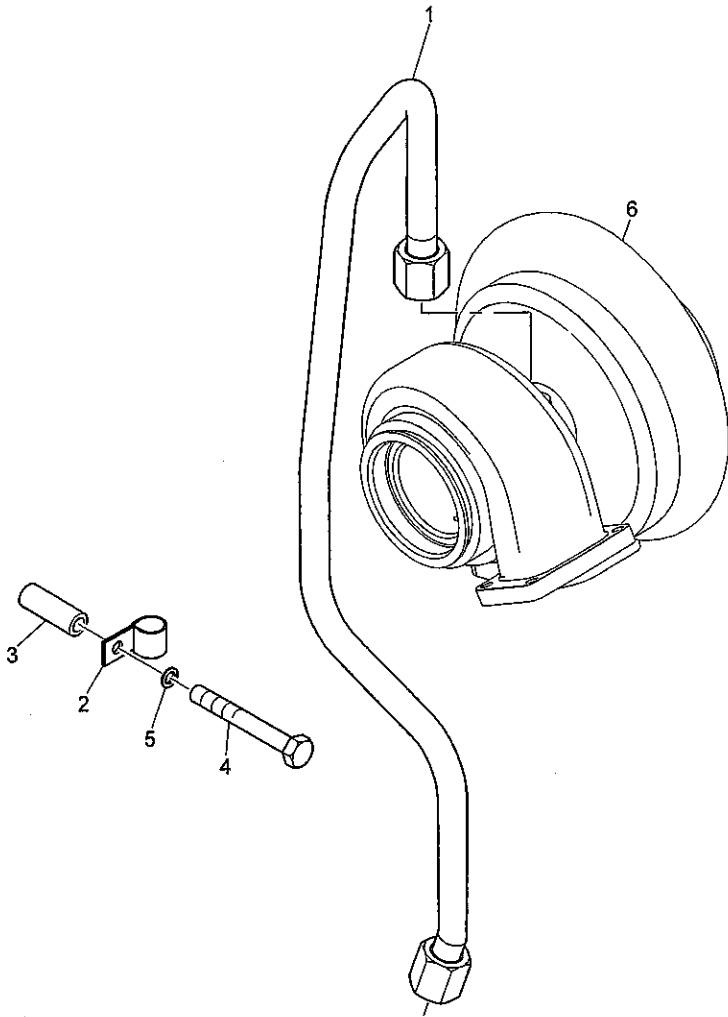

SBHD0158

Feed Pipes	Plate B
SBHD0158	

Item	Part No.	References	Qty.	Description	Notes
1	CH11625		1	PIPE - TURBO OIL FEED	
2	CH11563		1	PIPE CLIP	
3	CH10776		1	SPACER	
4	CH10538		1	BOLT	
5	CH10255		1	WASHER