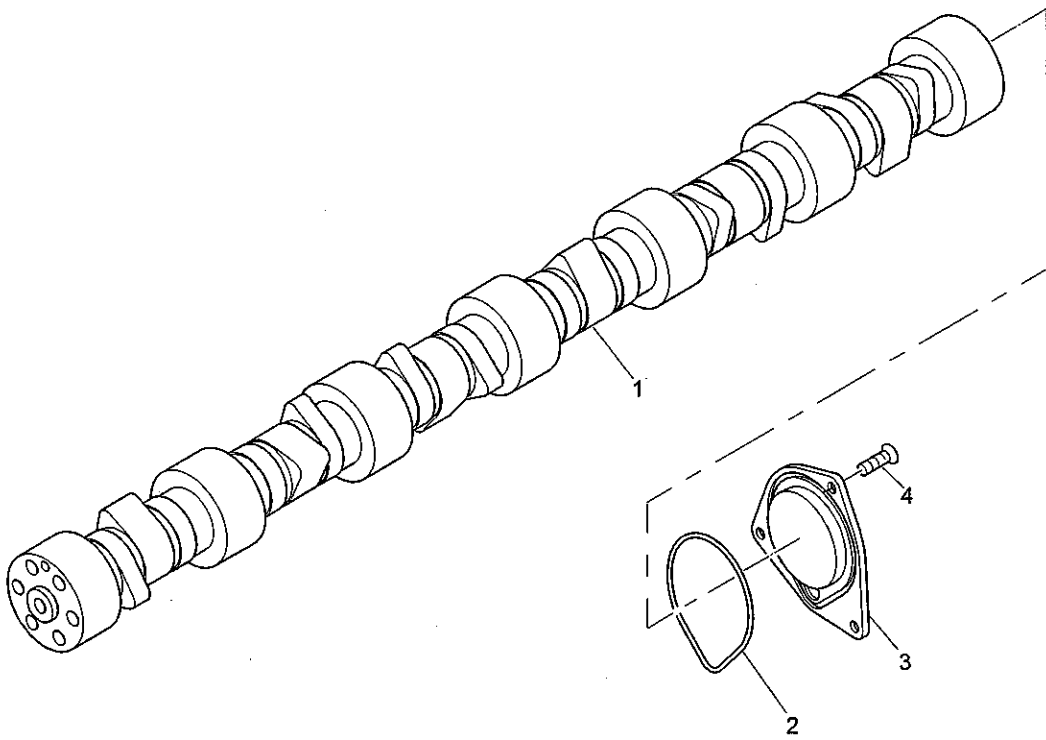

ACHS1196

Camshaft	Plate A
ACHS1196	

Item	Part No.	References	Qty.	Description	Notes
1	CH11520		1	CAMSHAFT	
2	CH10587		1	SEAL - O RING	
3	CH10588		1	END COVER	
4	CH10589		3	SCREW METRIC