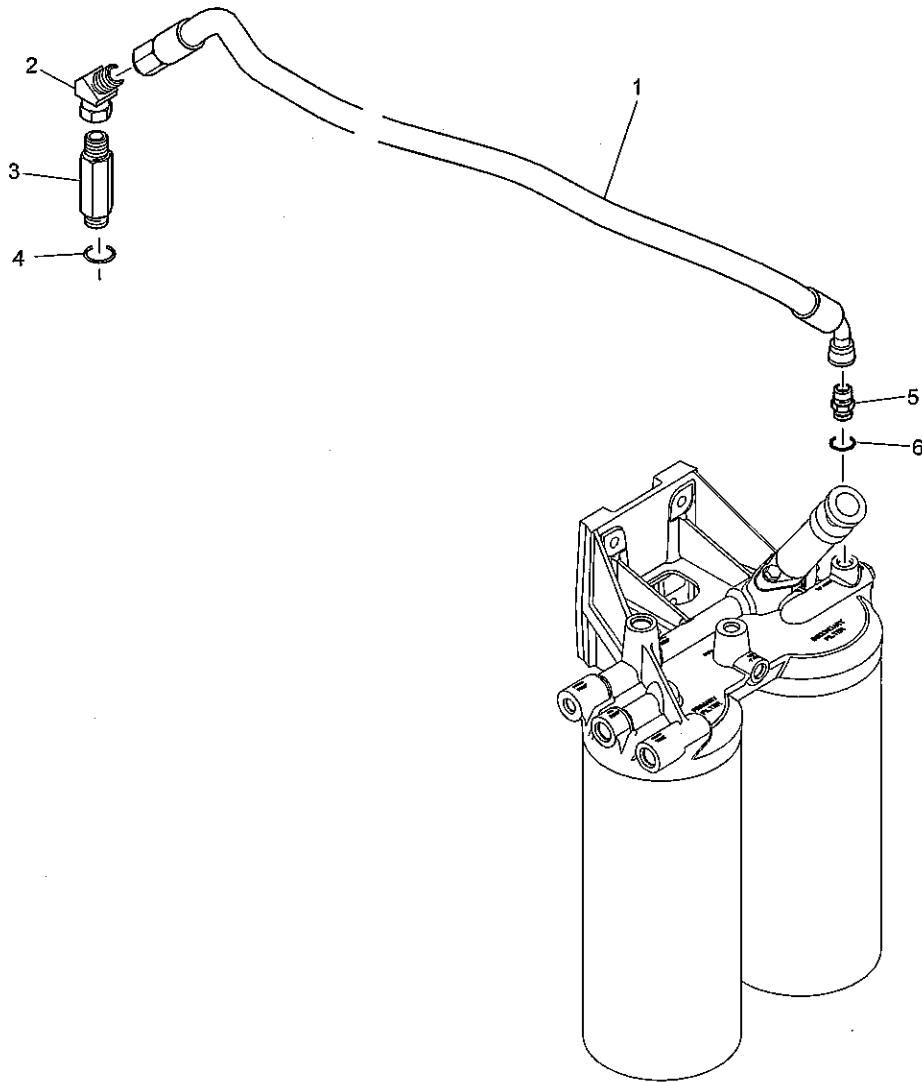

VBHD0132

Pipework & Connections	Plate C
VBHD0132	

Item	Part No.	References	Qty.	Description	Notes
1	CH12347		1	HOSE	
2	CH12349		1	ELBOW	
3	CH11066		1	CONNECTOR	
4	CH11880	☐ a.	1	SEAL - O RING	
5	CH10026		1	CONNECTION	
6	CH11880	☐ a.	1	SEAL - O RING	

History					
a.					
4	CH10840		1	SEAL - O RING	
6	CH10840		1	SEAL - O RING	
	CH10943		2	PIPE CLIP	
	CH11897		1	BOLT	
	CH10255		1	WASHER