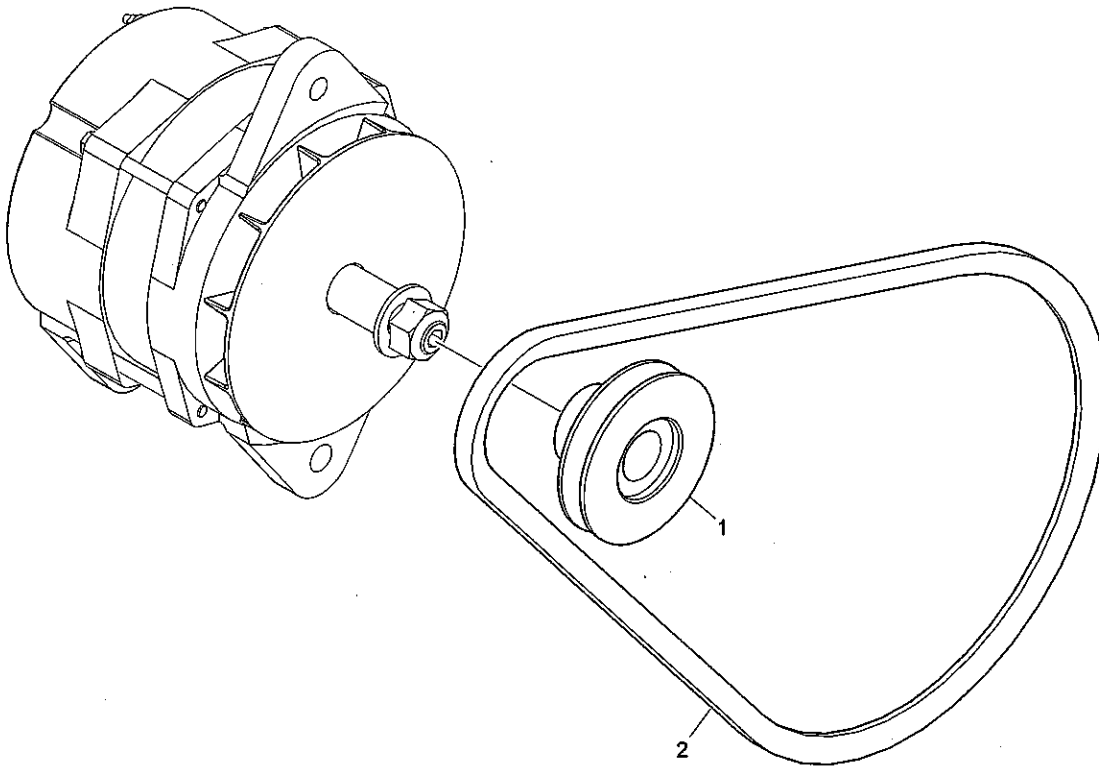

N1BFF

Alternator Pulley and Belt		Plate A
		N1BFF

Item	Part No.	References	Qty.	Description	Notes
1	CH11036		1	ALTERNATOR PULLEY	
2	CH11037		1	BELT