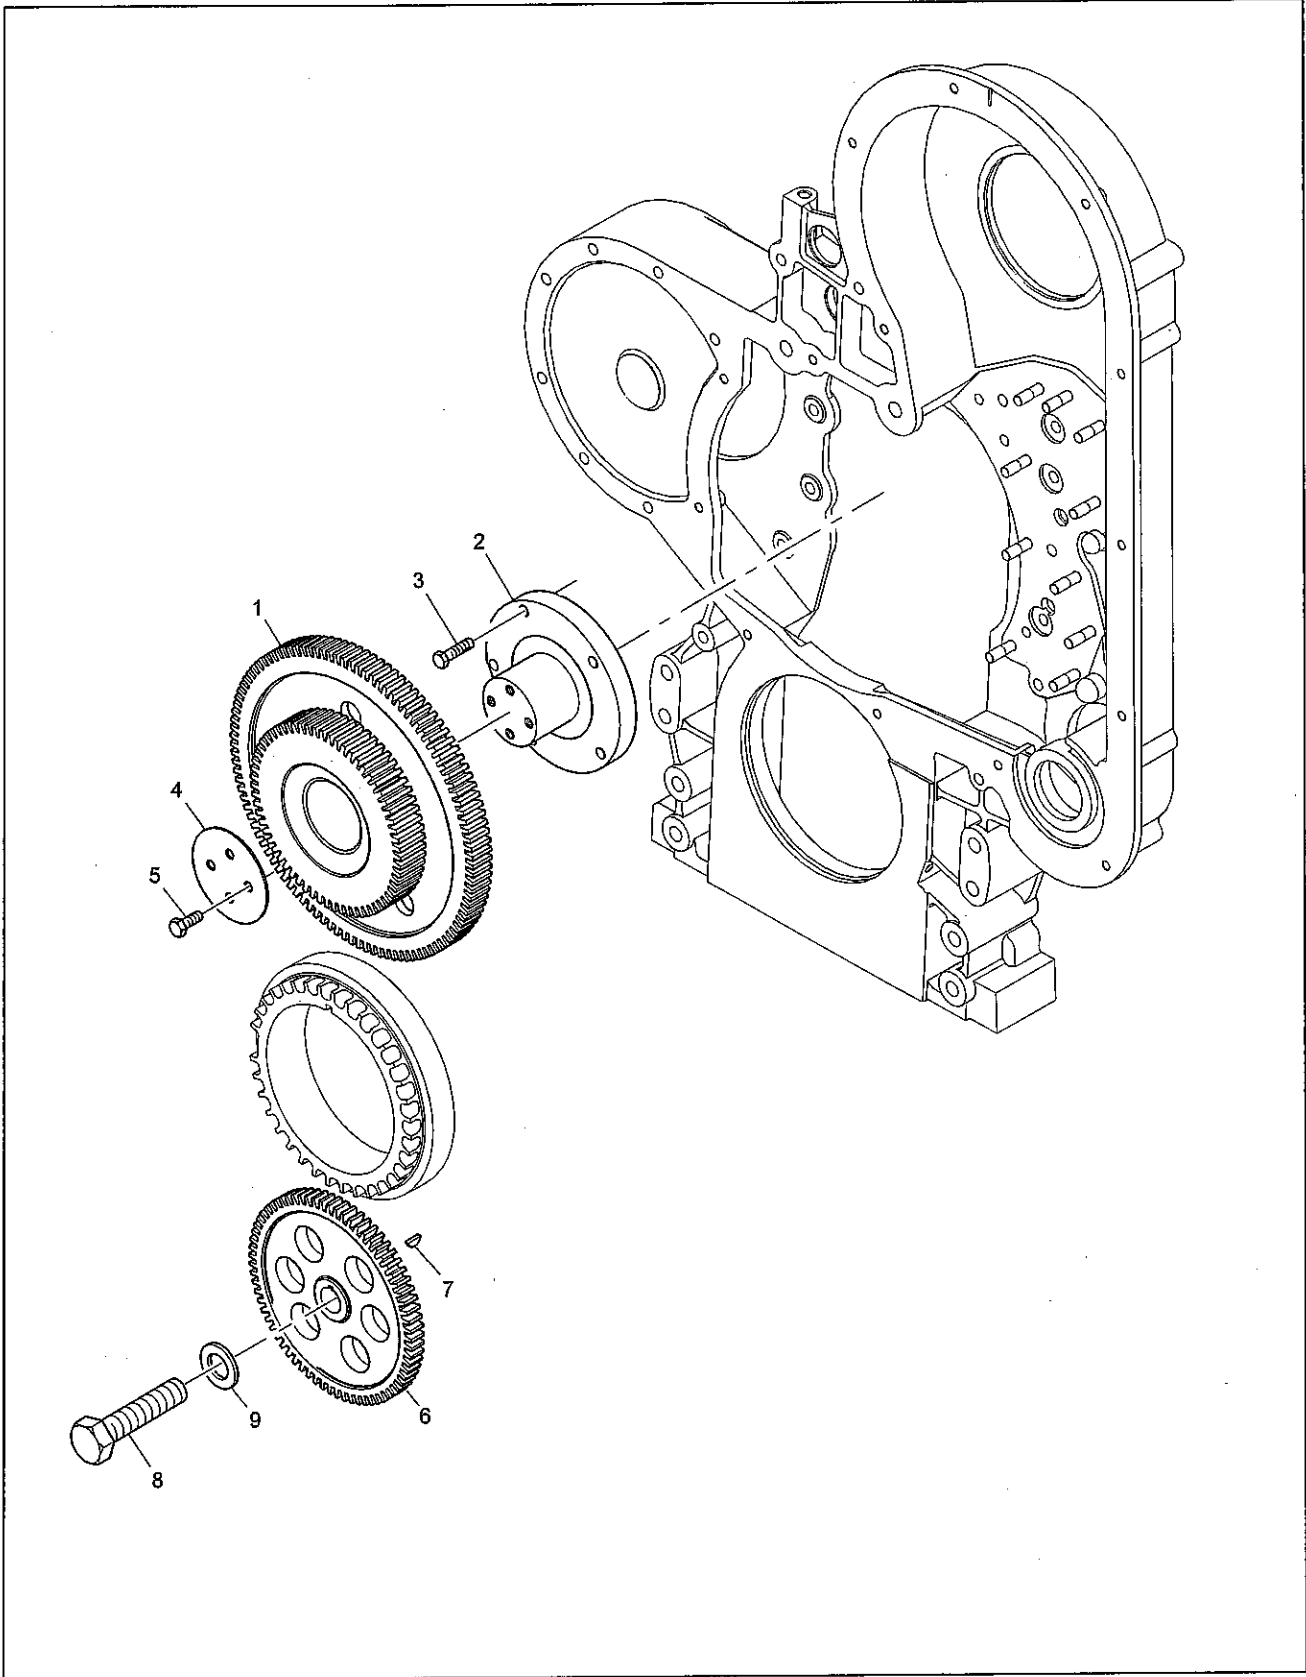

ACHS1194

Timing Gears	Plate A
ACHS1194	

Item	Part No.	References	Qty.	Description	Notes
1	CH11526	a.	1	IDLER GEAR	
2	CH10876		1	STUB	
3	CH10611		5	BOLT	
4	CH10619		1	THRUST PLATE	
5	CH10621		4	BOLT	
6	CH10622		1	OIL PUMP GEAR	
7	CH10005		1	WOODRUFF KEY	
8	CH10609		1	BOLT	
9	CH10610		1	WASHER	

History					
a.					
1	CH10963		1	IDLER GEAR