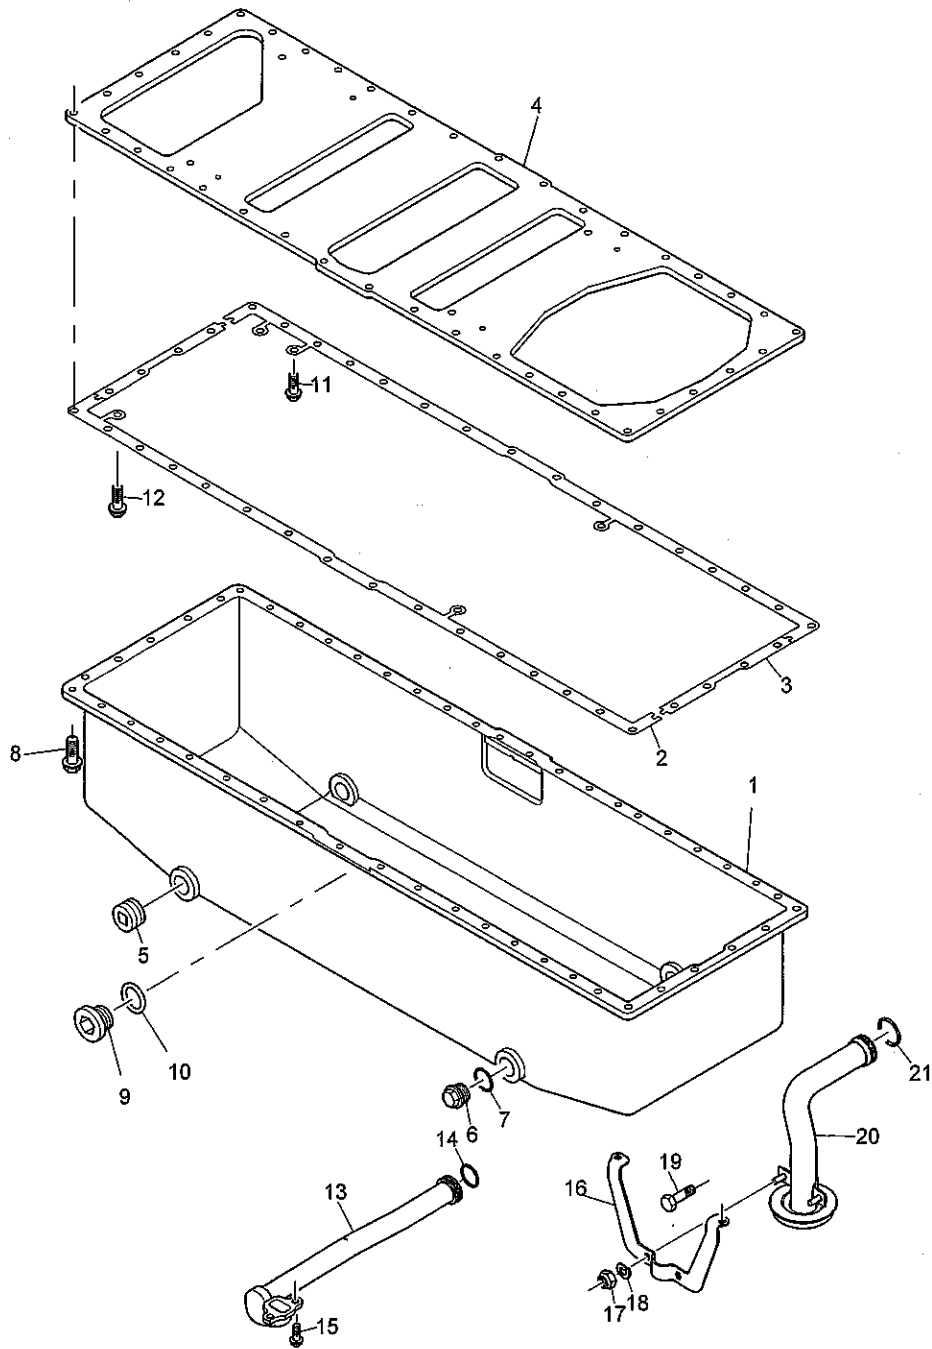

GBHD1002

Sump	Plate A
GBHD1002	

Item	Part No.	References	Qty.	Description	Notes
1	CH11569		1	SUMP	
2	CH12739	☐ b.	1	GASKET - SUMP	
3	CH12739	☐ b.	1	GASKET - SUMP	
4	CH11570		1	PLATE	
5	CH10259		3	PLUG	
6	CH11571		1	DRAIN PLUG	
7	T400201	☐ a.	1	SEAL - O RING	
8	CH10748		40	BOLT	
9	CH10285	☐ a.	1	PLUG	
10	T409314	☐ a.	1	SEAL - O RING	
11	CH10567		2	BOLT	
12	CH10567		3	BOLT	
13	CH10786		1	OIL PIPE	
14	CH11906		1	SEAL - O RING	
15	CH10550		2	BOLT	
16	CH10855		1	SUPPORT BRACKET	
17	CH10785		2	LOCKNUT	
18	CH10615		2	WASHER	
19	CH11645		1	BOLT	
20	CH11903		1	PIPE - OIL SUCTION	
21	CH11905		1	SEAL - O RING	

History					
a.					
7	CH11573		1	SEAL - O RING	
9	CH10282		1	PLUG	
10	CH10665		1	SEAL - O RING	
	CH10132		2	SEAL - O RING	
b.					
2	CH11904		1	GASKET - SUMP	
3	CH11904		1	GASKET - SUMP