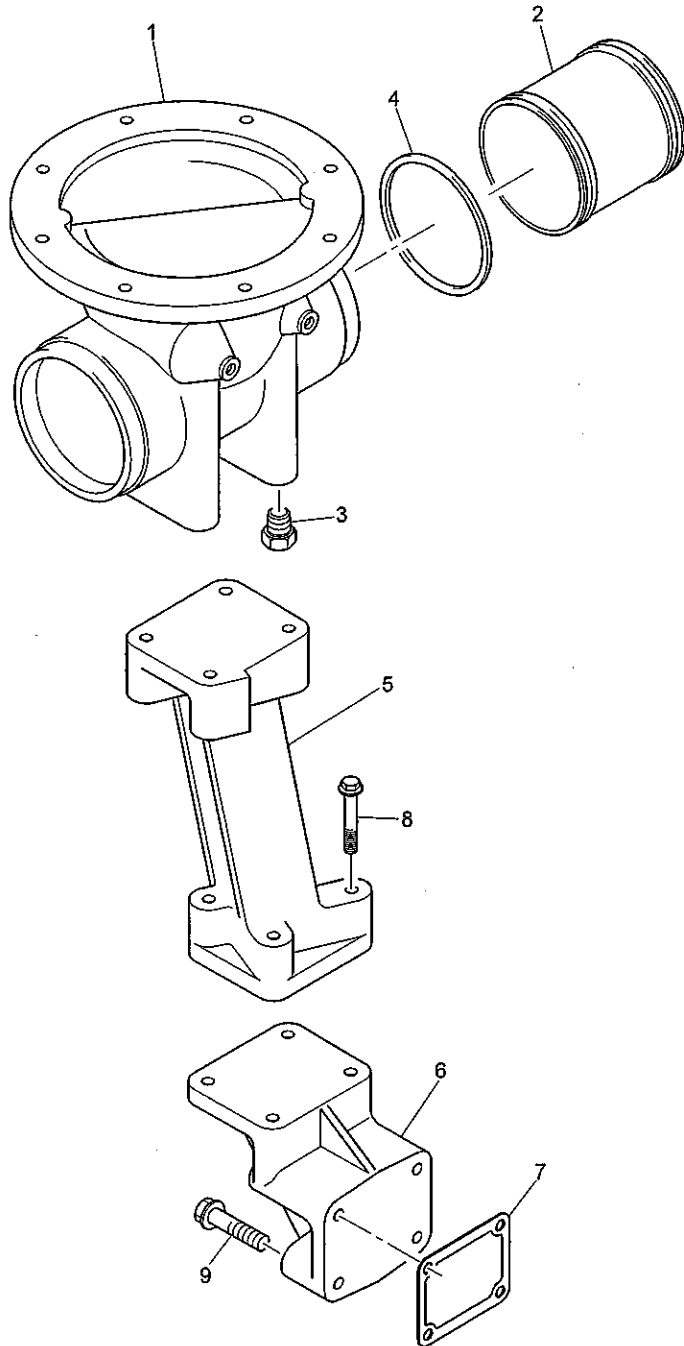

SBHD0162

Air Duct	Plate A
SBHD0162	

Item	Part No.	References	Qty.	Description	Notes
1	CH11636		1	EXHAUST ELBOW	
2	CH11635		2	COUPLING	
3		ⓐ a.	2	PLUG	
4	CH11679		4	SEAL - O RING	
5	CH11577		1	SUPPORT	
6	CH11576		1	COVER	
7	CH10579		1	GASKET	
8	CH10585		10	BOLT	
9	CH10791	ⓑ b.	2	BOLT	

History					
a.					
3	CH10568		2	PLUG	
b.					
9	CH11476		2	BOLT