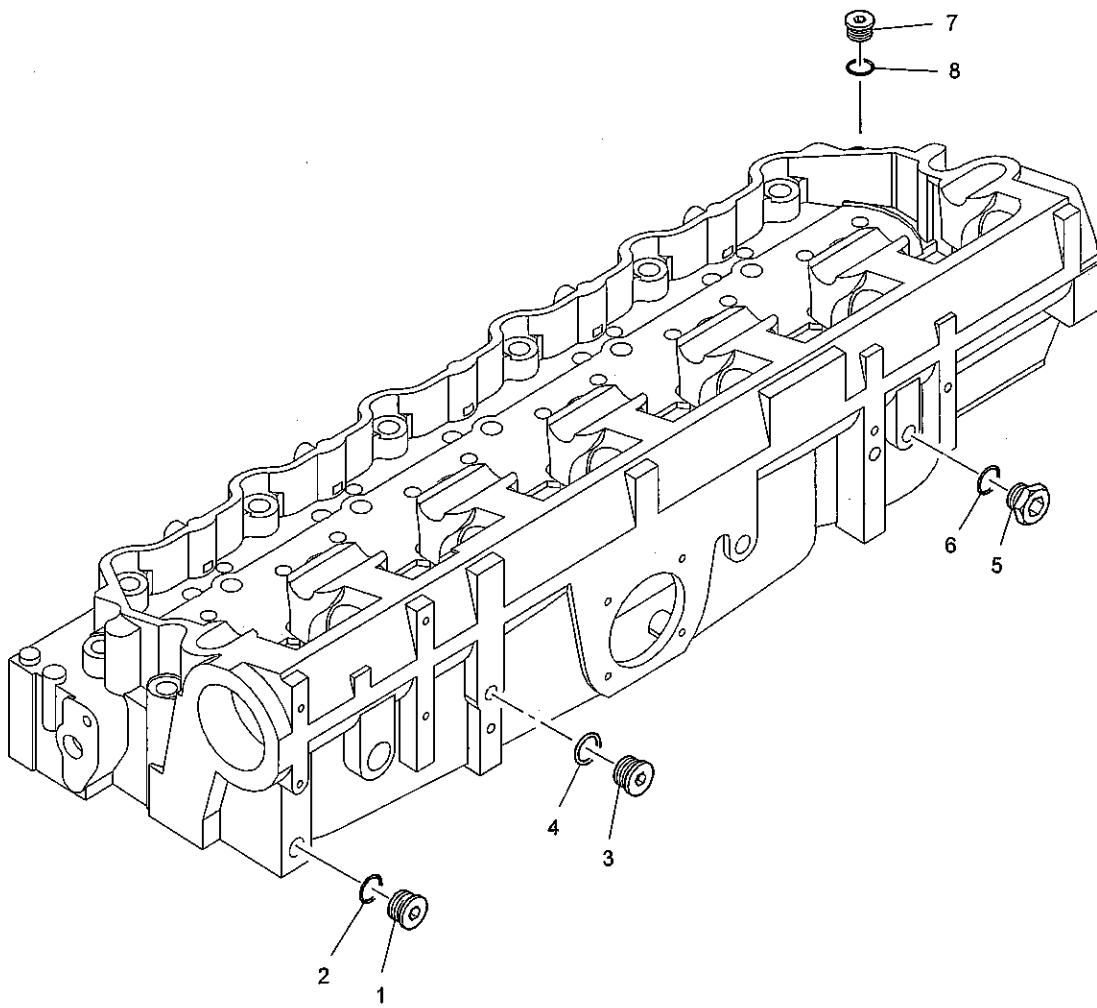

ACHD0412

Cylinder Head Plugs	Plate A
ACHD0412	

Item	Part No.	References	Qty.	Description	Notes
1	CH11375		1	PLUG	
2	CH10119		1	SEAL - O RING	
3	CH10287		1	PLUG	
4	T406205		1	SEAL - O RING	
5	CH10286		5	PLUG	
6	CH11880		5	SEAL - O RING	
7	CH10287		2	PLUG	
8	CH10146		2	SEAL - O RING