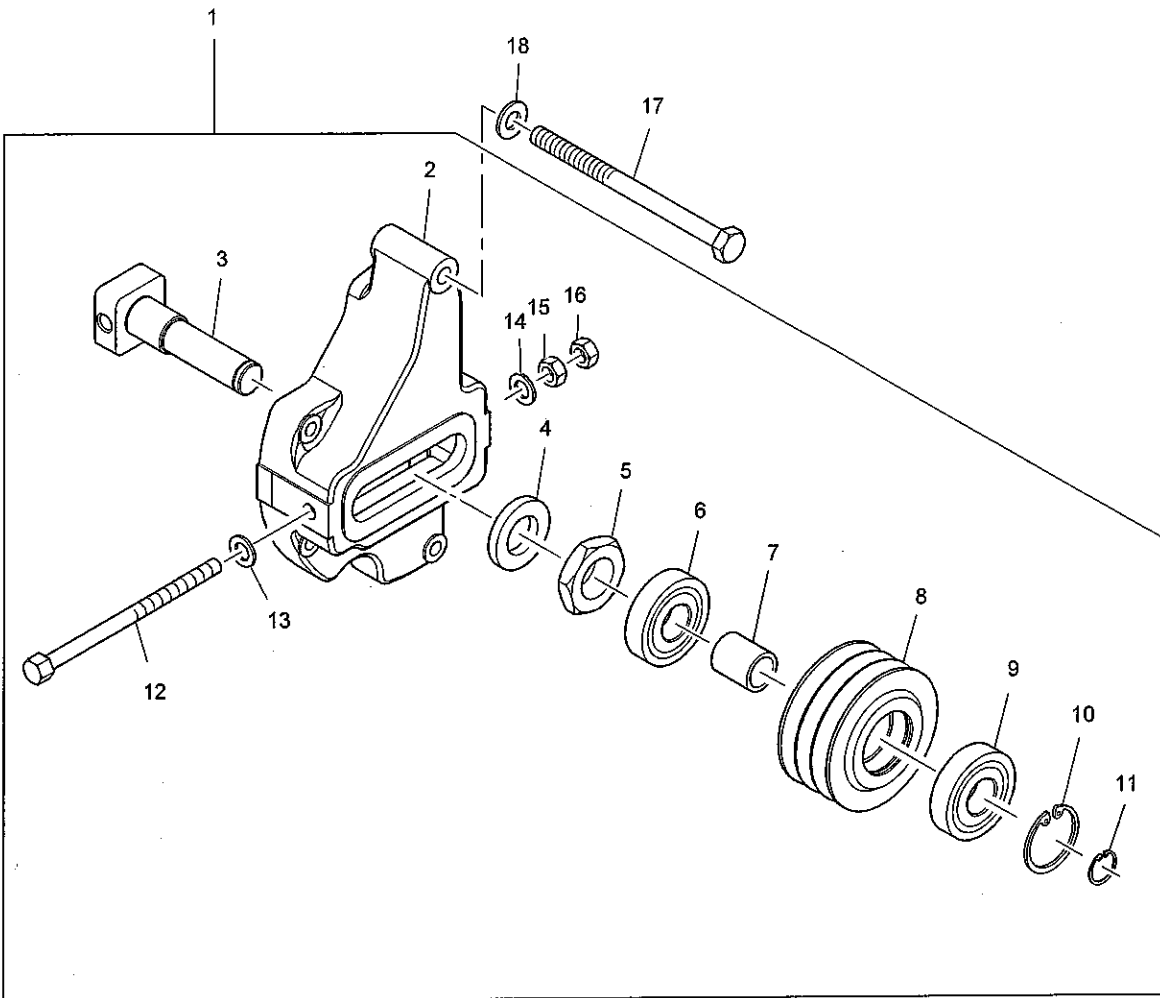

History					
a.					
3	2131A010		6	WASHER	

F1BFF

Fan Belt	Plate A
F1BFF	

Item	Part No.	References	Qty.	Description	Notes
1	CHI1186		1	BELT	

FIAFF

F1AFF

Item	Part No.	References	Qty.	Description	Notes
1	CH11024	 a.	1	TENSIONER ARM	
2	—	 CH11024	1	HOUSING	
3	—CV17729		1	SHAFT	
4	—CV17731		1	WASHER	
5	—CV5324		1	NUT	
6	—CH11444		1	BALL BEARING	
7	—CV17765		1	SLEEVE	
8	—CV17732		1	TENSIONER PULLEY	
9	—CH11444		1	BALL BEARING	
10	—2722A022		1	CIRCLIP	
11	—2721351		1	CIRCLIP	
12	—CV19793		1	BOLT	
13	—2131A012		1	WASHER	
14	—2131A012		1	WASHER	
15	—2318A210		1	NUT	
16	—2318A210		1	NUT	
17	CH10813		4	BOLT	
18	ST15903		4	WASHER	