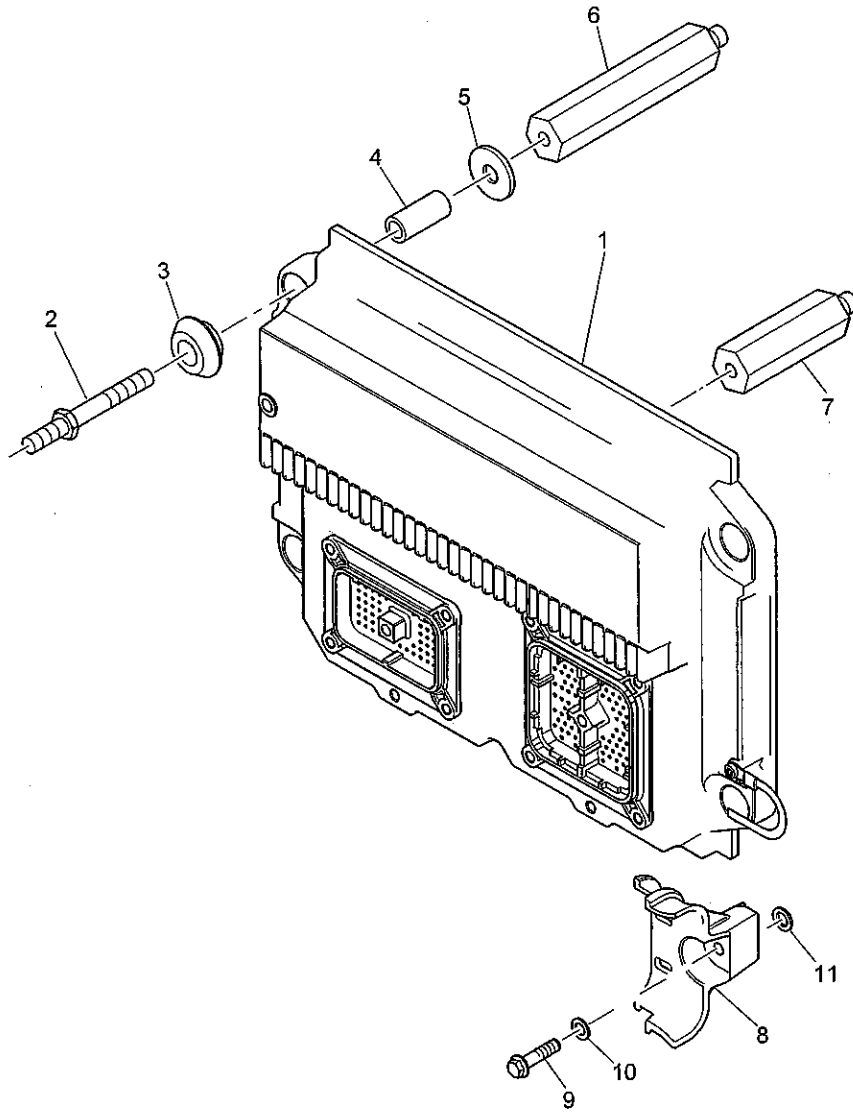

AFHD0268

Engine Control Module	Plate A
AFHD0268	

Item	Part No.	References	Qty.	Description	Notes
1	R/CH12895	ⓐ a.	1	ENGINE CONTROL MODULE	
2	CH10578		4	STUD	
3	CH10272		8	VIBRATION MOUNT	
4	CH10108		4	SPACER	
5	CH10279		8	WASHER	
6	CH10576		1	SUPPORT	
7	CH10577		1	SUPPORT	
8	CH11932		2	BRACKET	
9	CH11931		2	UNC BOLT	
10	CH11933		2	PLAIN WASHER	
11	CH10277		2	WASHER	

History					
a.					
1	R/CH12104		1	ENGINE CONTROL MODULE