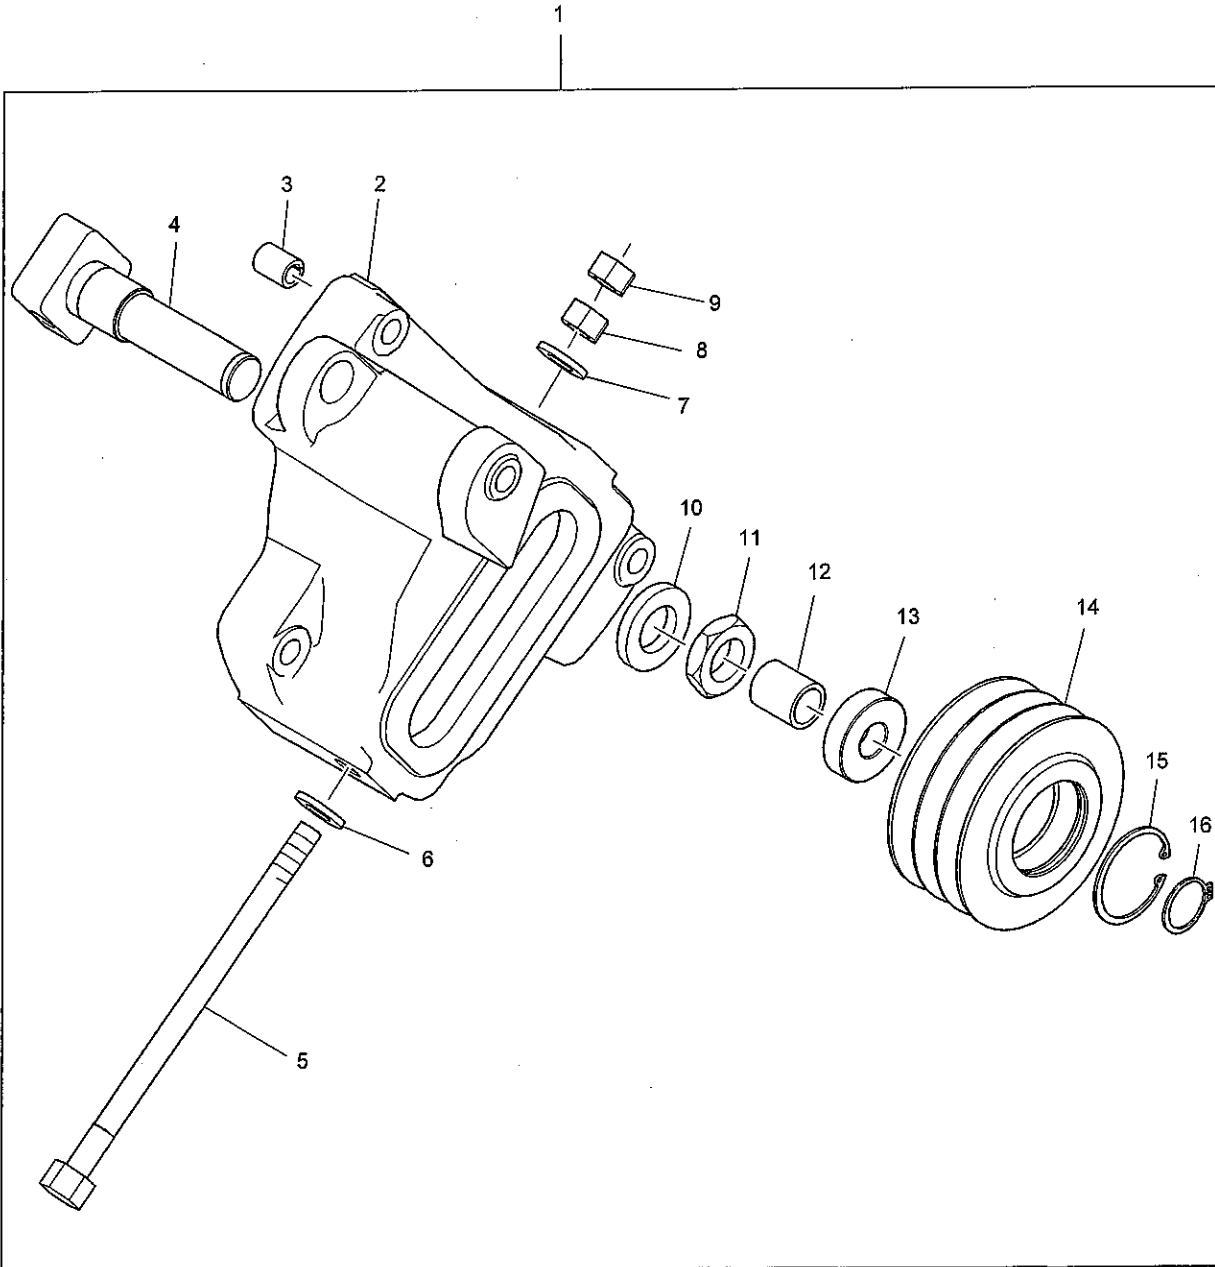

F1AFF

FIAFF

Item	Part No.	References	Qty.	Description	Notes
1	T400228		1	TENSIONER ARM	
2	—		1	HOUSING	
3	—CH12834		1	BUSH	
4	—	⇒ T400228	1	SHAFT	
5	—	⇒ T400228	1	BOLT	
6	—CH11604		1	WASHER	
7	—CH11604		1	WASHER	
8	—T400231		1	NUT	
9	—T400231		1	NUT	
10	—	⇒ T400228	1	WASHER	
11	—	⇒ T400228	1	NUT	
12	—	⇒ T400228	1	SLEEVE	
13	—CH11444		2	BALL BEARING	
14	—CH12872		1	TENSIONER PULLEY	
15	—T400229		1	CIRCLIP	
16	—T400230		1	CIRCLIP