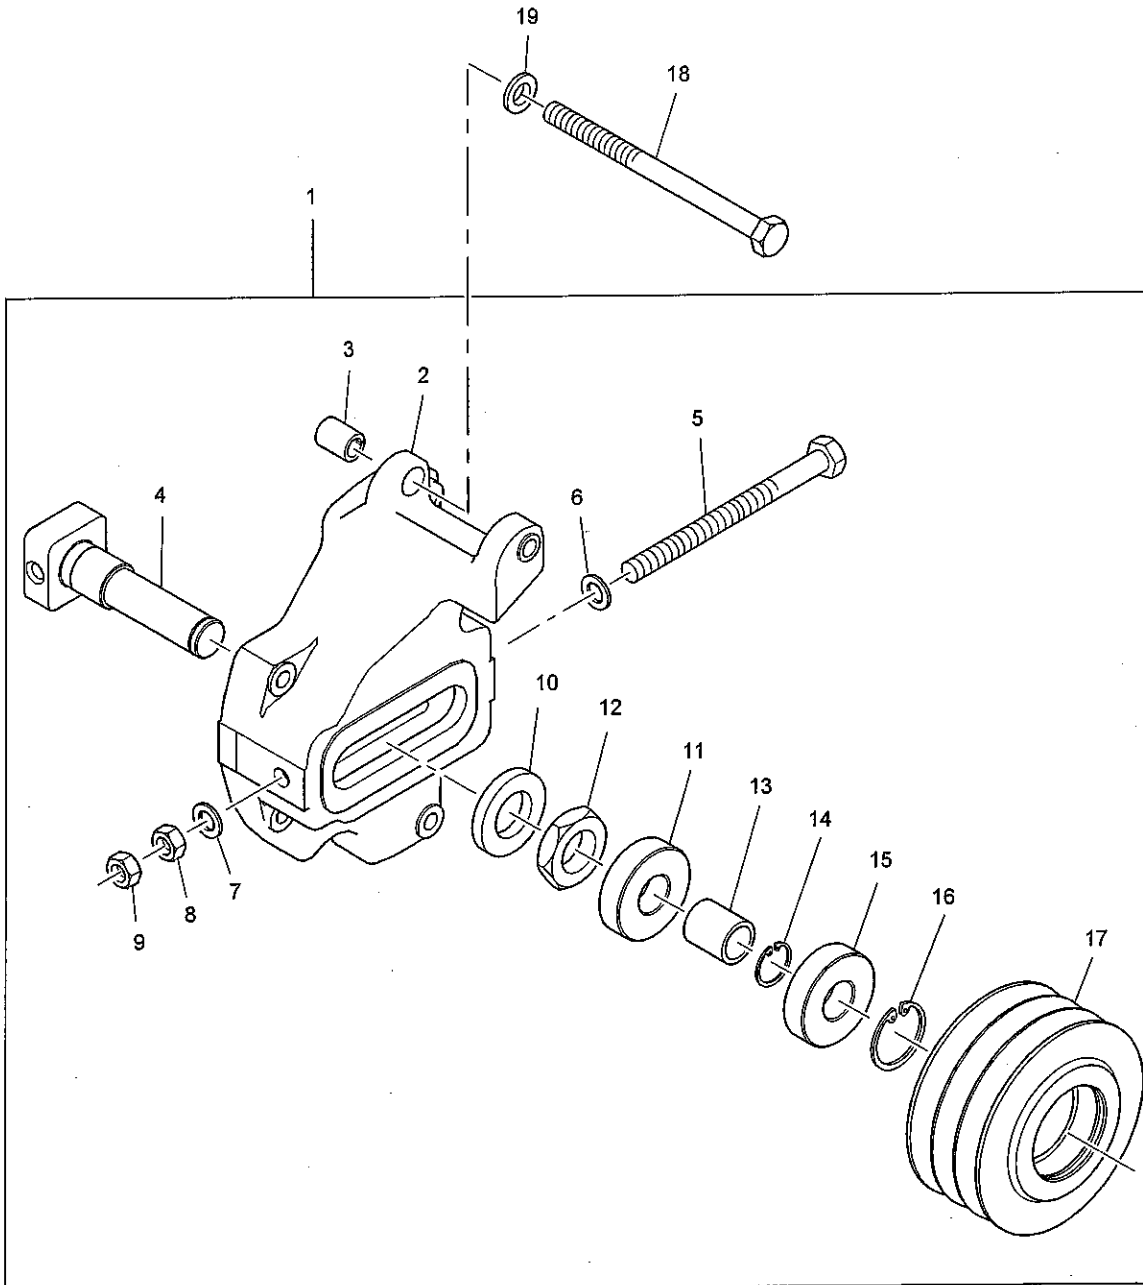

FIAFF

F1AFF

Item	Part No.	References	Qty.	Description	Notes
1	CH12832		1	TENSIONER ARM	
2	—	⇒ CH12832	1	TENSIONER	
3	—CH12834		1	BUSH	
4	—		1	SHAFT	
5	—		1	BOLT	
6	—2131A012		1	WASHER	
7	—2131A012		1	WASHER	
8	—2318A210		1	NUT	
9	—2318A210		1	NUT	
10	—		1	WASHER	
11	—CH11444		1	BALL BEARING	
12	—		1	NUT	
13	—		1	SLEEVE	
14	—2722A022		1	CIRCLIP	
15	—CH11444		1	BALL BEARING	
16	—2721351		1	CIRCLIP	
17	—CH12872		1	TENSIONER PULLEY	
18	CH10813		4	BOLT	
19	ST15903		4	WASHER