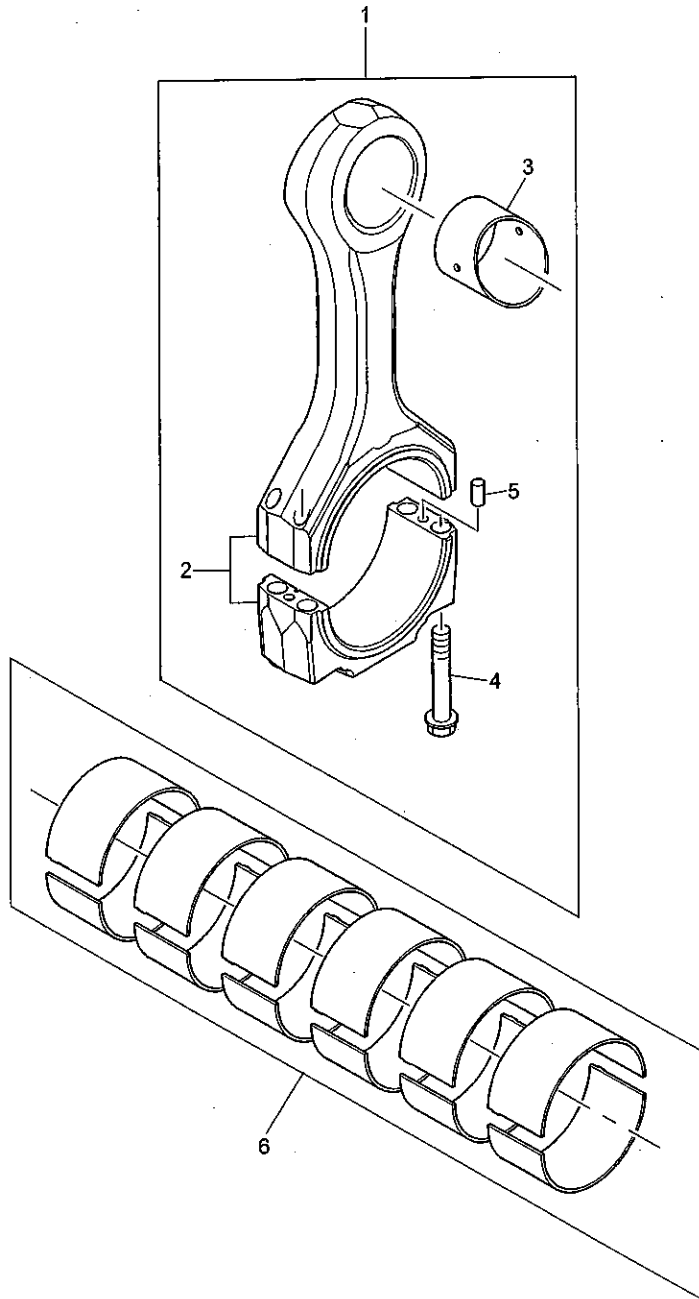

ADHD0055

Connecting Rods & Big End Bearings	Plate A
ADHD0055	

Item	Part No.	References	Qty.	Description	Notes
1	CH11507		6	CON ROD ASSEMBLY	
2	|	⇒ CH11507	1	CON ROD	
3	|—CV60967	⇒ CH11507	1	SMALL END BUSH	
4	|—CH11684		4	CON ROD BOLT	
5	|—CH11494		2	PIN	
6	KRP3022		1	BIG END BEARING KIT	
Service Options					
6	KRP3016/127		1	BIG END BRG KIT - U/S	
6	KRP3016/064		1	BIG END BRG KIT - U/S