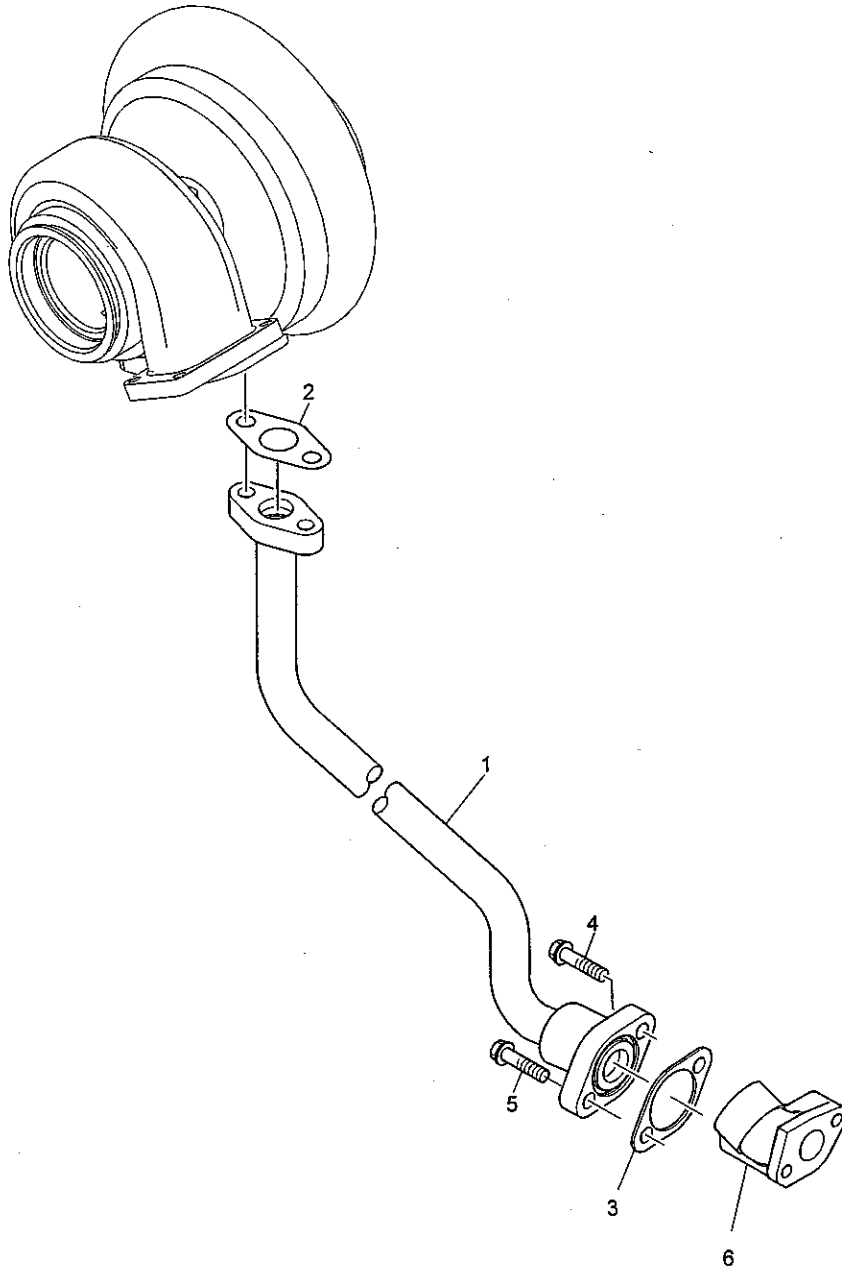

SBHD0158

Leak-Off Pipes	Plate B
SBHD0158	

Item	Part No.	References	Qty.	Description	Notes
1	CH11626		1	PIPE - TURBO OIL DRAIN	
2	CH11561		1	GASKET	
3	CH11560		1	SEAL	
4	CH10609		1	BOLT	
5	CH10538		1	BOLT	
6	CH11558		1	ELBOW