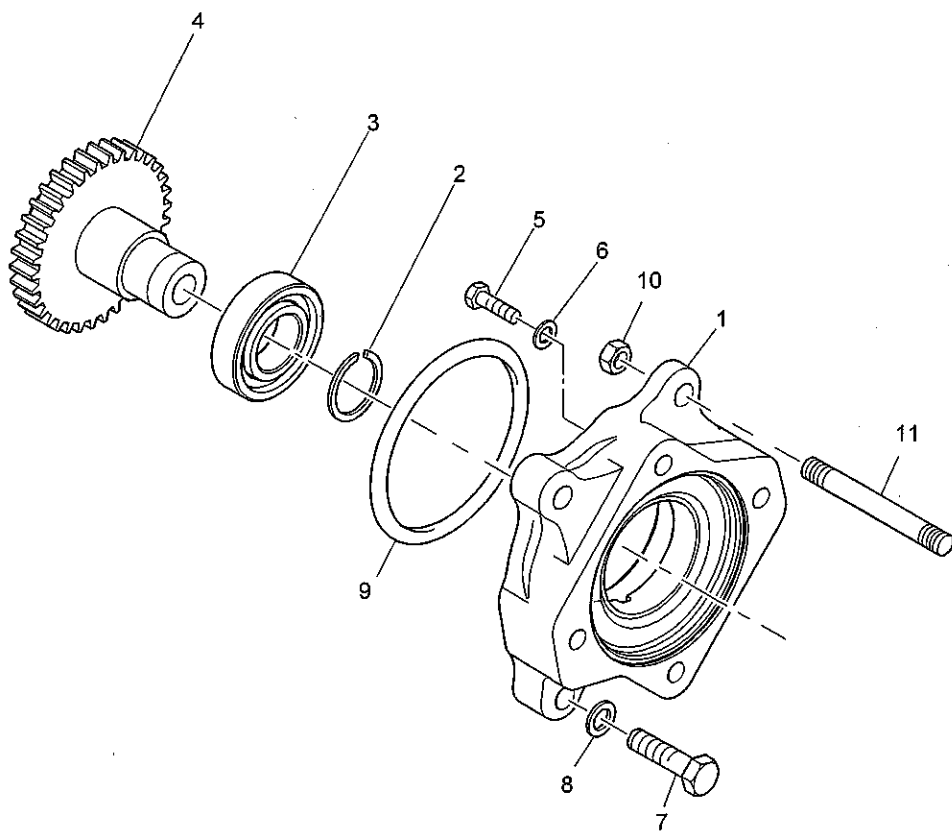

ACHS1170

Fuel Pump Drive	Plate A
	ACHS1170

Item	Part No.	References	Qty.	Description	Notes
1	CH10594		1	ADAPTOR	
2	CH10581		1	SNAP RING	
3	CH10004		2	BALL BEARING	
4	CH10592		1	FUEL INJECTION PUMP GEAR	
5	CH10583		3	BOLT	
6	CH10593		3	WASHER	
7	CH10550		3	BOLT	
8	CH10255		4	WASHER	
9	CH10590		1	SEAL - O RING	
10	CH10798		1	NUT	
11	CH12764		1	STUD	

History					
a.	CH10567		1	BOLT