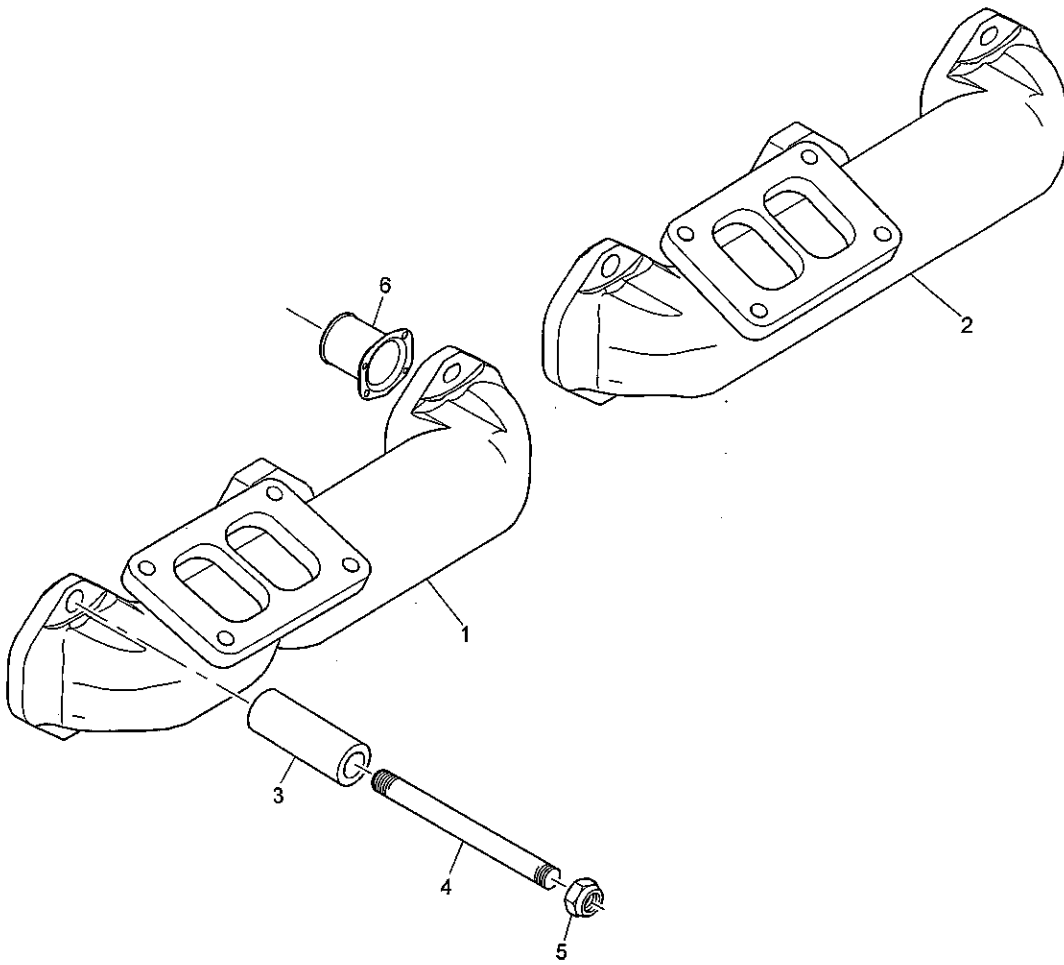

UBHS1036

Exhaust Manifold	Plate A
UBHS1036	

Item	Part No.	References	Qty.	Description	Notes
1	CH11556		1	EXHAUST MANIFOLD	
2	CH11557		1	EXHAUST MANIFOLD	
3	CH11555		12	SPACER	
4	CH10775		12	STUD	
5	CH10734		12	LOCKNUT	
6	CH12340	ⓐ a.	6	SLEEVE	

History					
a.					
6	CH11882		6	GASKET - EXHAUST MANIFOLD