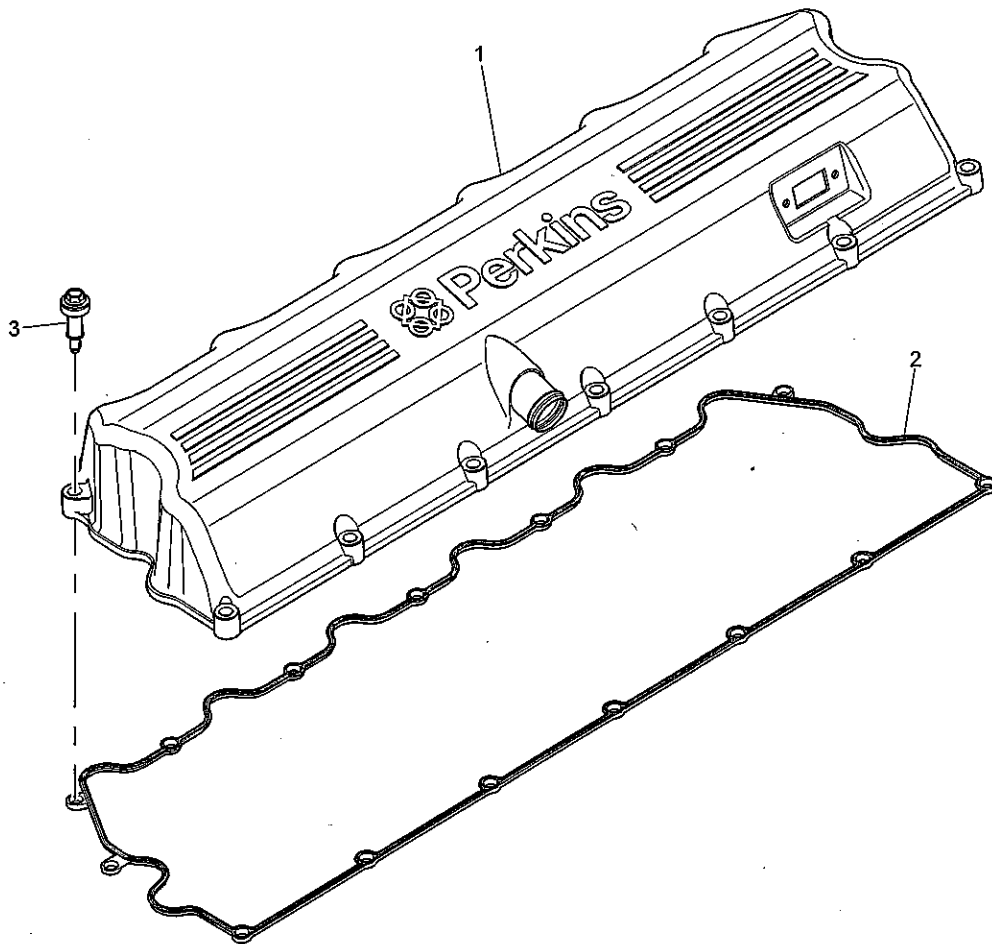

ACHD0406

Cylinder Head Cover	Plate A
	ACHD0406

Item	Part No.	References	Qty.	Description	Notes
1	CH11512		1	CYL HEAD COVER ASSY	
2	└CH11353		1	SEAL - ROCKER BOX COVER	
3	└CH10955		15	FASTENER