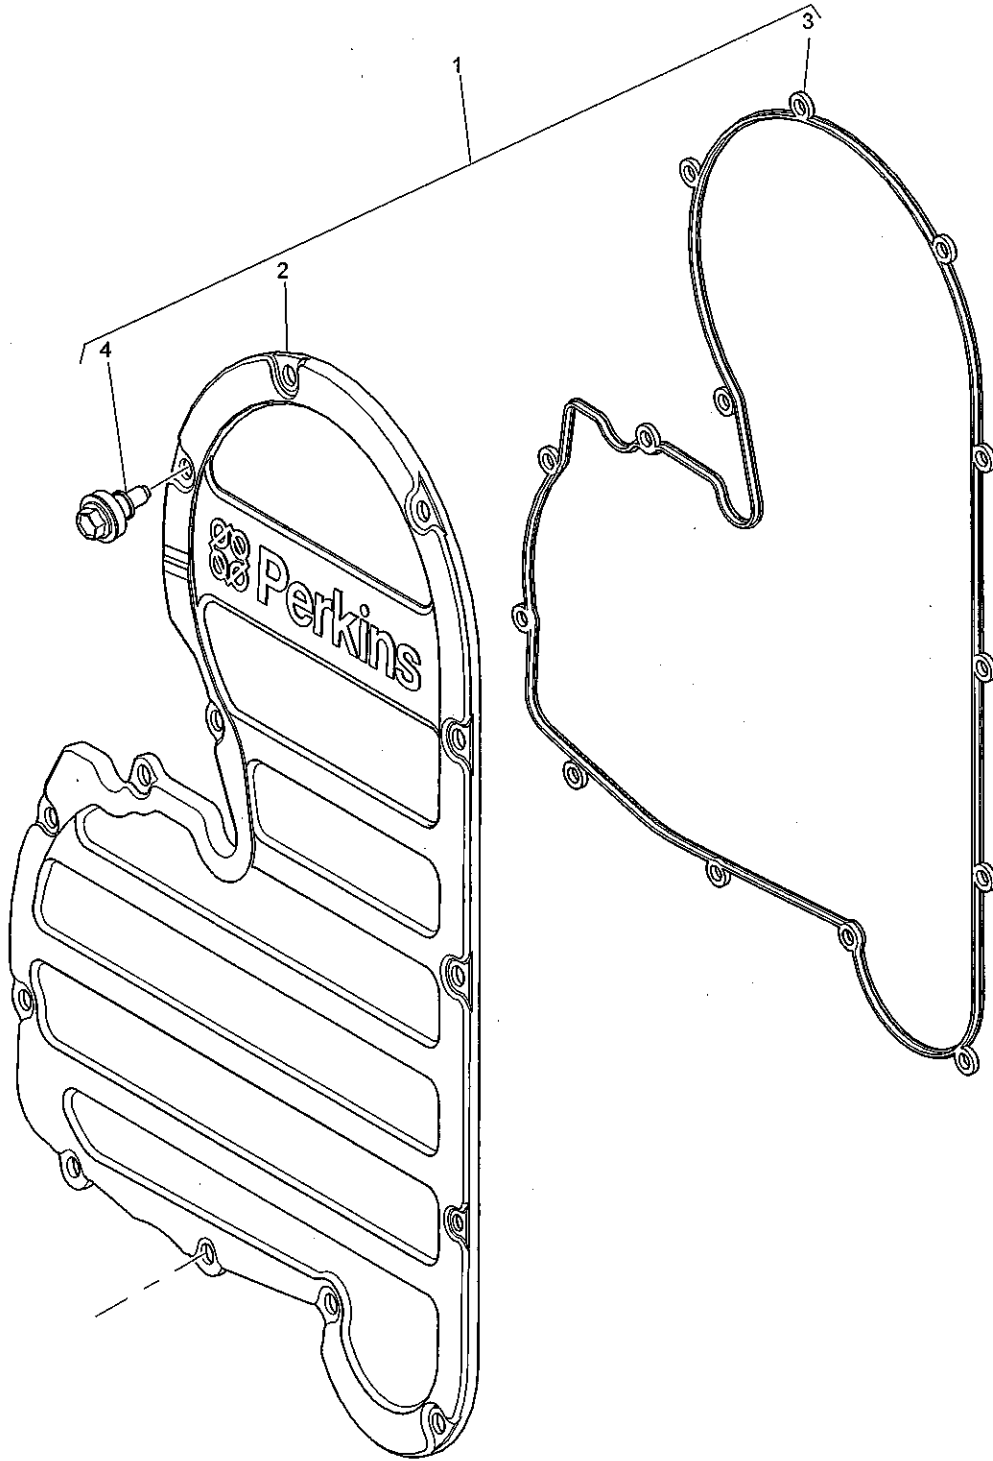

History					
a.					
5	CH10541		8	WASHER	
8	CH10537		2	BOLT	
b.					
6	CH11476		9	BOLT	

AEHD0070

Timing Cover	Plate A
---------------------	----------------

	AEHD0070
--	-----------------

Item	Part No.	References	Qty.	Description	Notes
1	CH11848		1	TIMING COVER	
2	—	⇒ CH11848	1	TIMINGGEAR COVER	
3	—CH11352		1	SEAL	
4	—CH10946		14	SCREW	