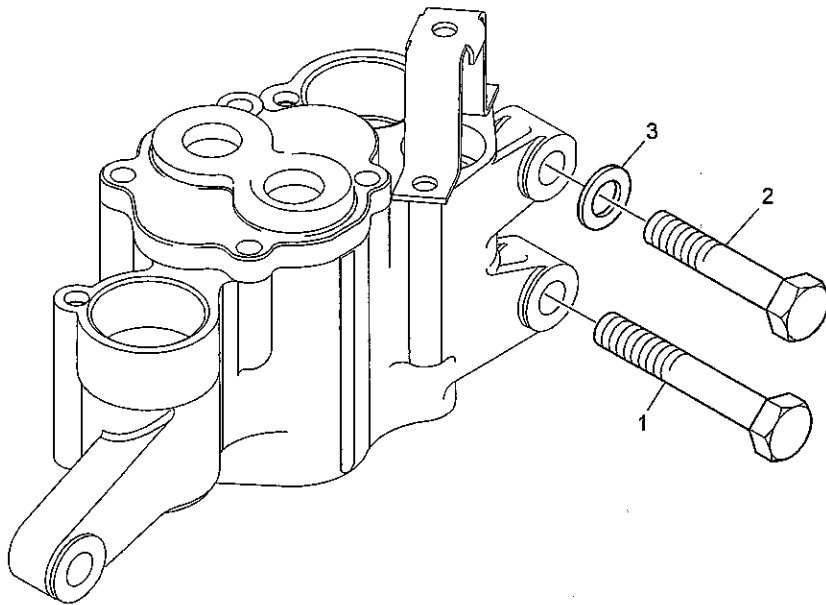

GBHS1081

Oil Pump - Fixings	Plate A
GBHS1081	

Item	Part No.	References	Qty.	Description	Notes
1	CH10585		2	BOLT	
2	CH10586		1	BOLT	
3	CH10541		3	WASHER