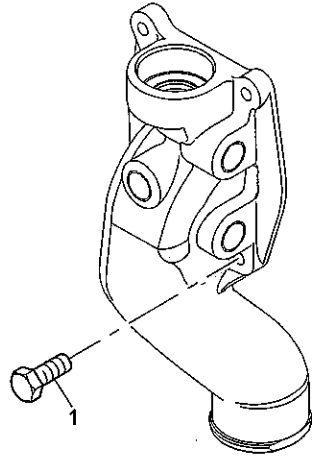

Front End Drive Input	Plate A
KBHS1053	

Item	Part No.	References	Qty.	Description	Notes
1	CH11648		1	CRANKSHAFT PULLEY	
2	CH10809	ⓐ b.	6	BOLT	
3	CH11651		6	WASHER	
4	CH11745	ⓐ a.	1	DAMPER	
5	CH11647		1	ADAPTOR	
6	CH11652		12	BOLT	
7	CH11650		12	WASHER	

History					
a.					
4	CH11646		1	DAMPER	
b.					
2	CH11649		6	BOLT	

LBHD0089