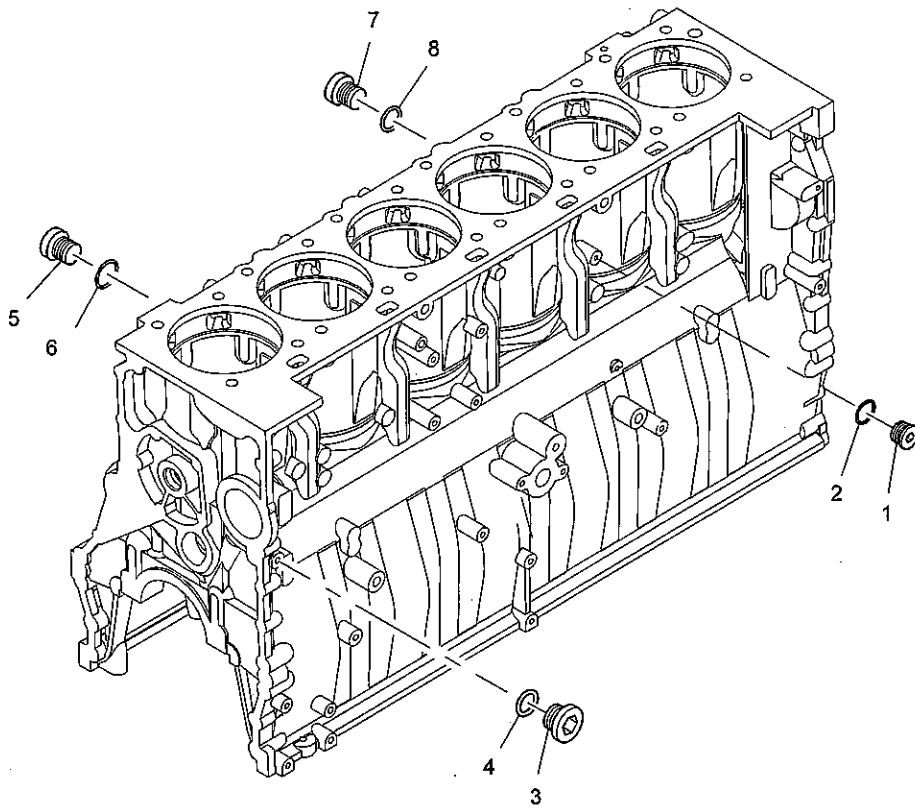

ACHD0413

Cylinder Block Plugs	Plate A
	ACHD0413

Item	Part No.	References	Qty.	Description	Notes
1	CH10287		1	PLUG	
2	CH10146		1	SEAL - O RING	
3	CH10285		2	PLUG	
4	T409314		2	SEAL - O RING	
5	CH10287		2	PLUG	
6	CH10146		2	SEAL - O RING	
7	CH10287		6	PLUG	
8	T406205		6	SEAL - O RING