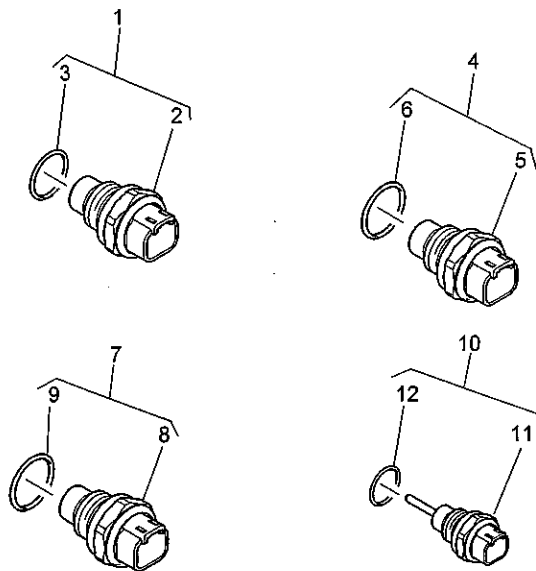

ZNHD0200

Temperature And Pressure Switch	Plate A
ZNHD0200	

Item	Part No.	References	Qty.	Description	Notes
1	CH12006		1	OIL PRESSURE SENSOR KIT	
2	|	⇒ CH12006	1	OIL PRESSURE SENSOR KIT	
3	| CH10132		1	SEAL - O RING	
4	KRP1692		1	AIR PRESSURE SENSOR KIT	
5	|	⇒ KRP1692	1	SENSOR	
6	| CH10132		1	SEAL - O RING	
7	KRP1693		1	AIR PRESSURE SENSOR KIT	
8	|	⇒ KRP1693	1	TEMPERATURE SENSOR	
9	| CH10133		1	SEAL - O RING	
10	KRP1688		1	TEMPERATURE SENSOR	(A)
11	|	⇒ KRP1688	1	TEMPERATURE SENSOR	
12	| CH10146		1	SEAL - O RING	

Footnotes	
(A)	WATER TEMPERATURE