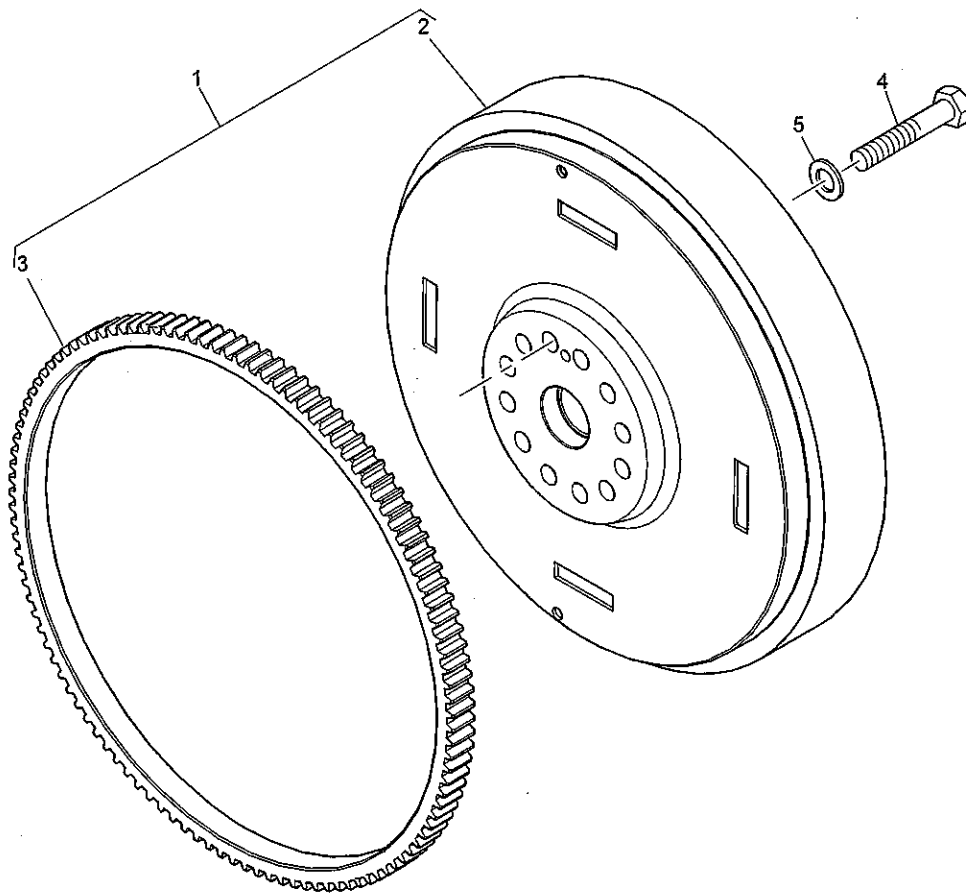

CDHS1103

Flywheel & Starter Ring	Plate A
CDHS1103	

Item	Part No.	References	Qty.	Description	Notes
1	CH11591		1	FLYWHEEL ASSEMBLY	
2	└	⇒ CH11591	1	FLYWHEEL	
3	└ CH11551		1	STARTER RING GEAR	
4	CH11590		12	BOLT	
5	CH11589		12	WASHER