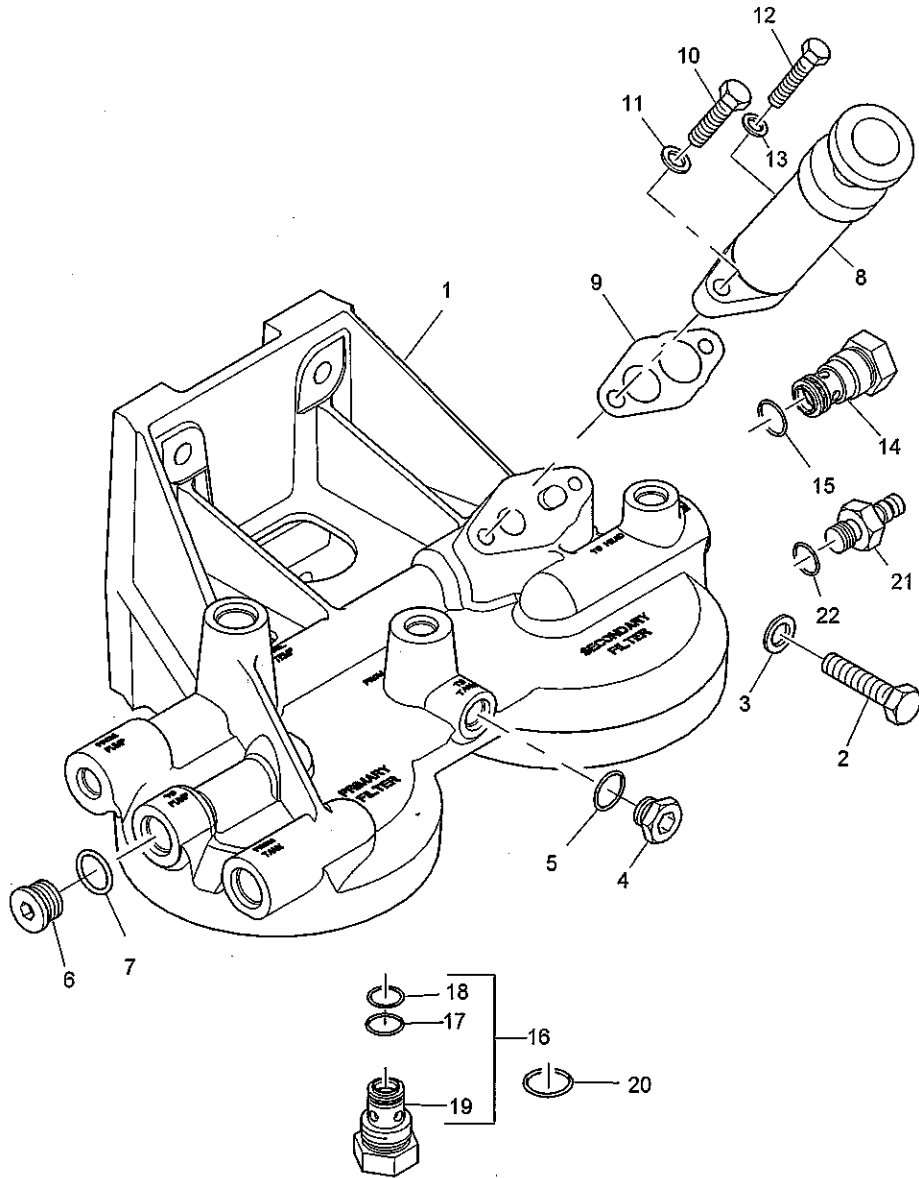

VBHS1096

Filter Head Assembly	Plate A
VBHS1096	

Item	Part No.	References	Qty.	Description	Notes
1	CH12434	c.	1	FUEL FILTER HEAD	
2	CH10609		1	BOLT	
3	CH10255		1	WASHER	
4	CH10286		1	PLUG	
5	CH11880	a.	1	SEAL - O RING	
6	CH10287		1	PLUG	
7	T406205	a.	1	SEAL - O RING	
8	CH10439		1	PRIMING PUMP	
9	CH10008		1	GASKET	
10	CH10557		1	BOLT	
11	CH10277		1	WASHER	
12	CH10848		1	BOLT	
13	CH10086		1	WASHER	
14	CH10836		1	VALVE	
15	T400188		1	SEAL - O RING	
16	CH12017	b.	1	NON RETURN VALVE	
17	└─CH10839		1	SEAL - O RING	
18	└─CH10838		1	SEALING RING	
19	└─	⇒ CH12017	1	VALVE	
20	CH10131		1	SEAL - O RING	
21	CH11410		1	PLUG	
22	CH11880		1	SEAL - O RING	
23	CH11411		1	DUST SHIELD	(A)

History					
a.					
5	CH10046		1	SEAL - O RING	
7	CH10048		1	SEAL - O RING	
b.					
16	CH12017		1	NON RETURN VALVE	
	└─CH10131		1	SEAL - O RING	
c.					
1	CH11075		1	FUEL FILTER HEAD	

Footnotes	
(A)	NOT ILLUSTRATED