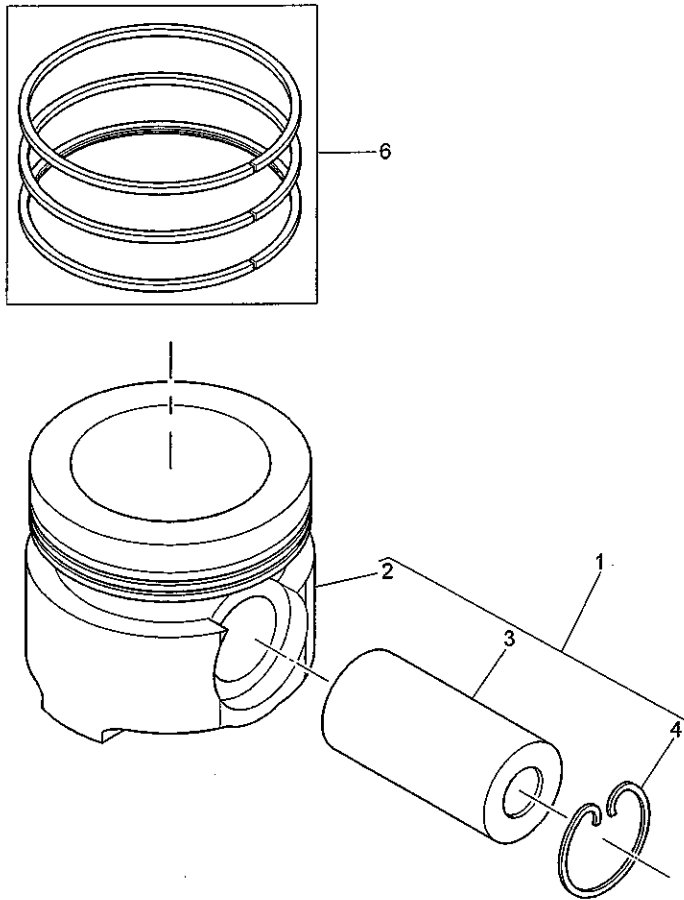

ACHS1196

Camshaft	Plate A
ACHS1196	

Item	Part No.	References	Qty.	Description	Notes
1	CH11520		1	CAMSHAFT	
2	CH10587		1	SEAL - O RING	
3	CH10588		1	END COVER	
4	CH10589		3	SCREW METRIC	

→ U19661W

ADHD0055