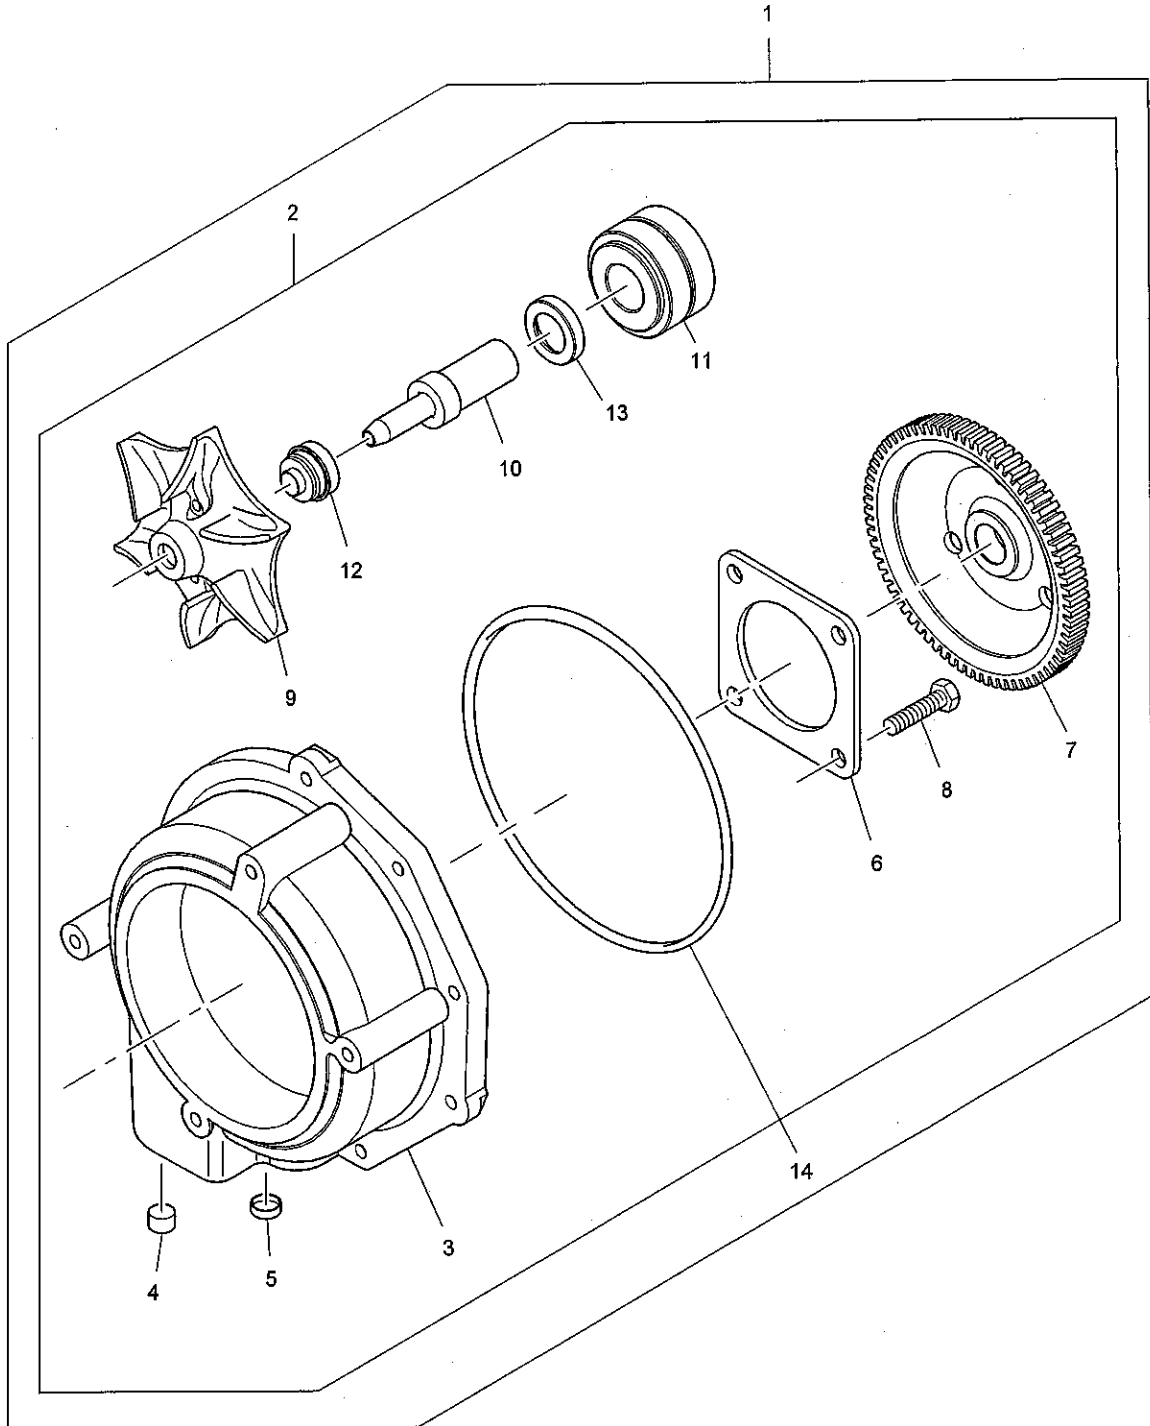

LBHD0090

Water Pump	Plate A
LBHD0090	

Item	Part No.	References	Qty.	Description	Notes
1	KRP1715		1	WATER PUMP KIT	
2	├──	⇒ KRP1715	1	WATER PUMP	
3	├──	⇒ KRP1715	1	WATER PUMP HOUSING	
4	├── CH12680		1	STRAINER	
5	├── CH11545		1	PLUG	
6	├── CH10559		1	RETAINING PLATE	
7	├── CH11544		1	WATER PUMP GEAR	
8	├── CH10557		4	BOLT	
9	├── CH11943		1	IMPELLER	
10	├── CH11942		1	SHAFT	
11	├── CH10558		1	ROLLER BEARING	
12	├── CH12791		1	SEAL	
13	├── CH10554		1	SEAL - WATER PUMP	
14	└── CH10545		1	SEAL - O RING