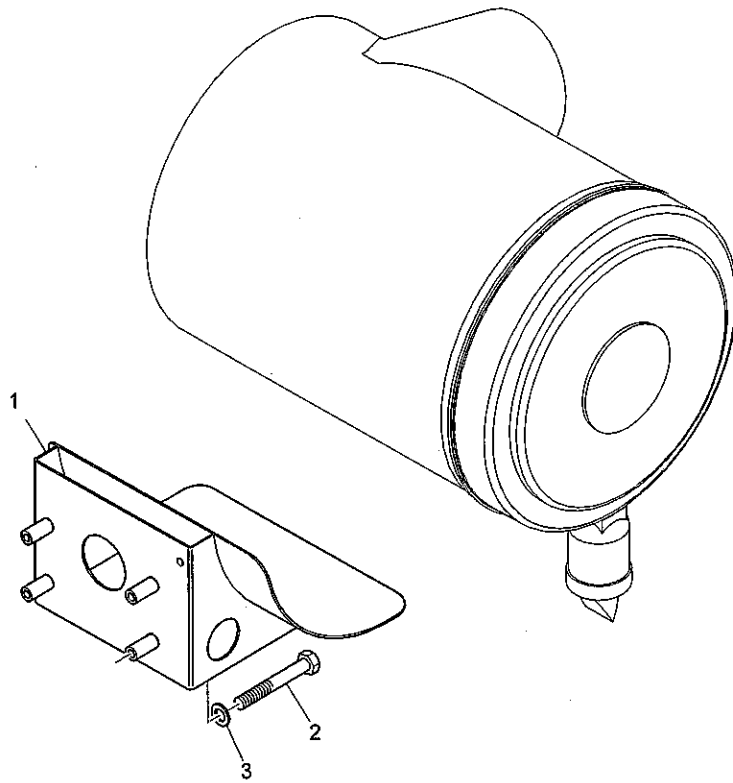

TIAFF

Air Filter Mounting	Plate A
T1AFF	

Item	Part No.	References	Qty.	Description	Notes
1	CH11105		1	MOUNTING BRACKET	
2	2234215		4	UNC BOLT	
3	0920004		4	WASHER