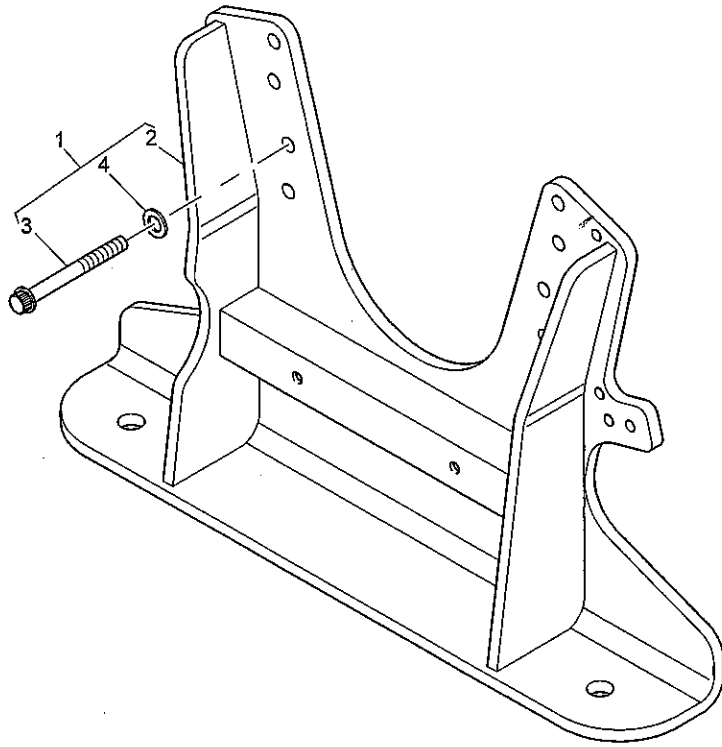

ZCHS1057

Engine Mounts	Plate A
ZCHS1057	

Item	Part No.	References	Qty.	Description	Notes
1	KRP1670		1	BRACKET	
2	—	⇒ KRP1670	1	MOUNTING BRACKET	
3	—T400183		8	BOLT	
4	—CH10099		8	WASHER