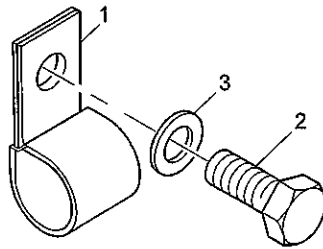

VIAFF

Low Pressure Fuel Pipe Clips	Plate A
VIAFF	

Item	Part No.	References	Qty.	Description	Notes
1	CH10943		1	PIPE CLIP	
2	0748523		1	SCREW	
3	0920004		2	WASHER