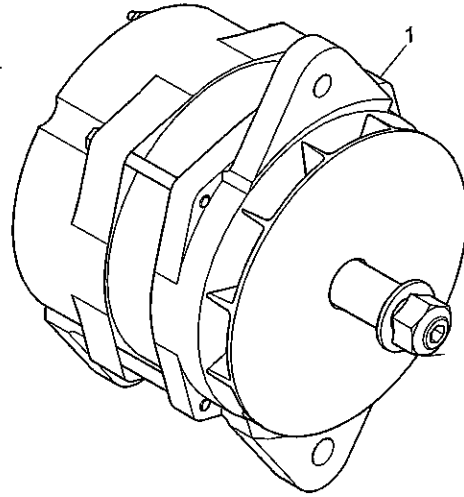

N1BFF

Alternator	Plate A

	NIBFF

Item	Part No.	References	Qty.	Description	Notes
1	CH11087	0	1	ALTERNATOR	
	Service Options				
1	R/CH11087		1	EXCHANGE ALTERNATOR