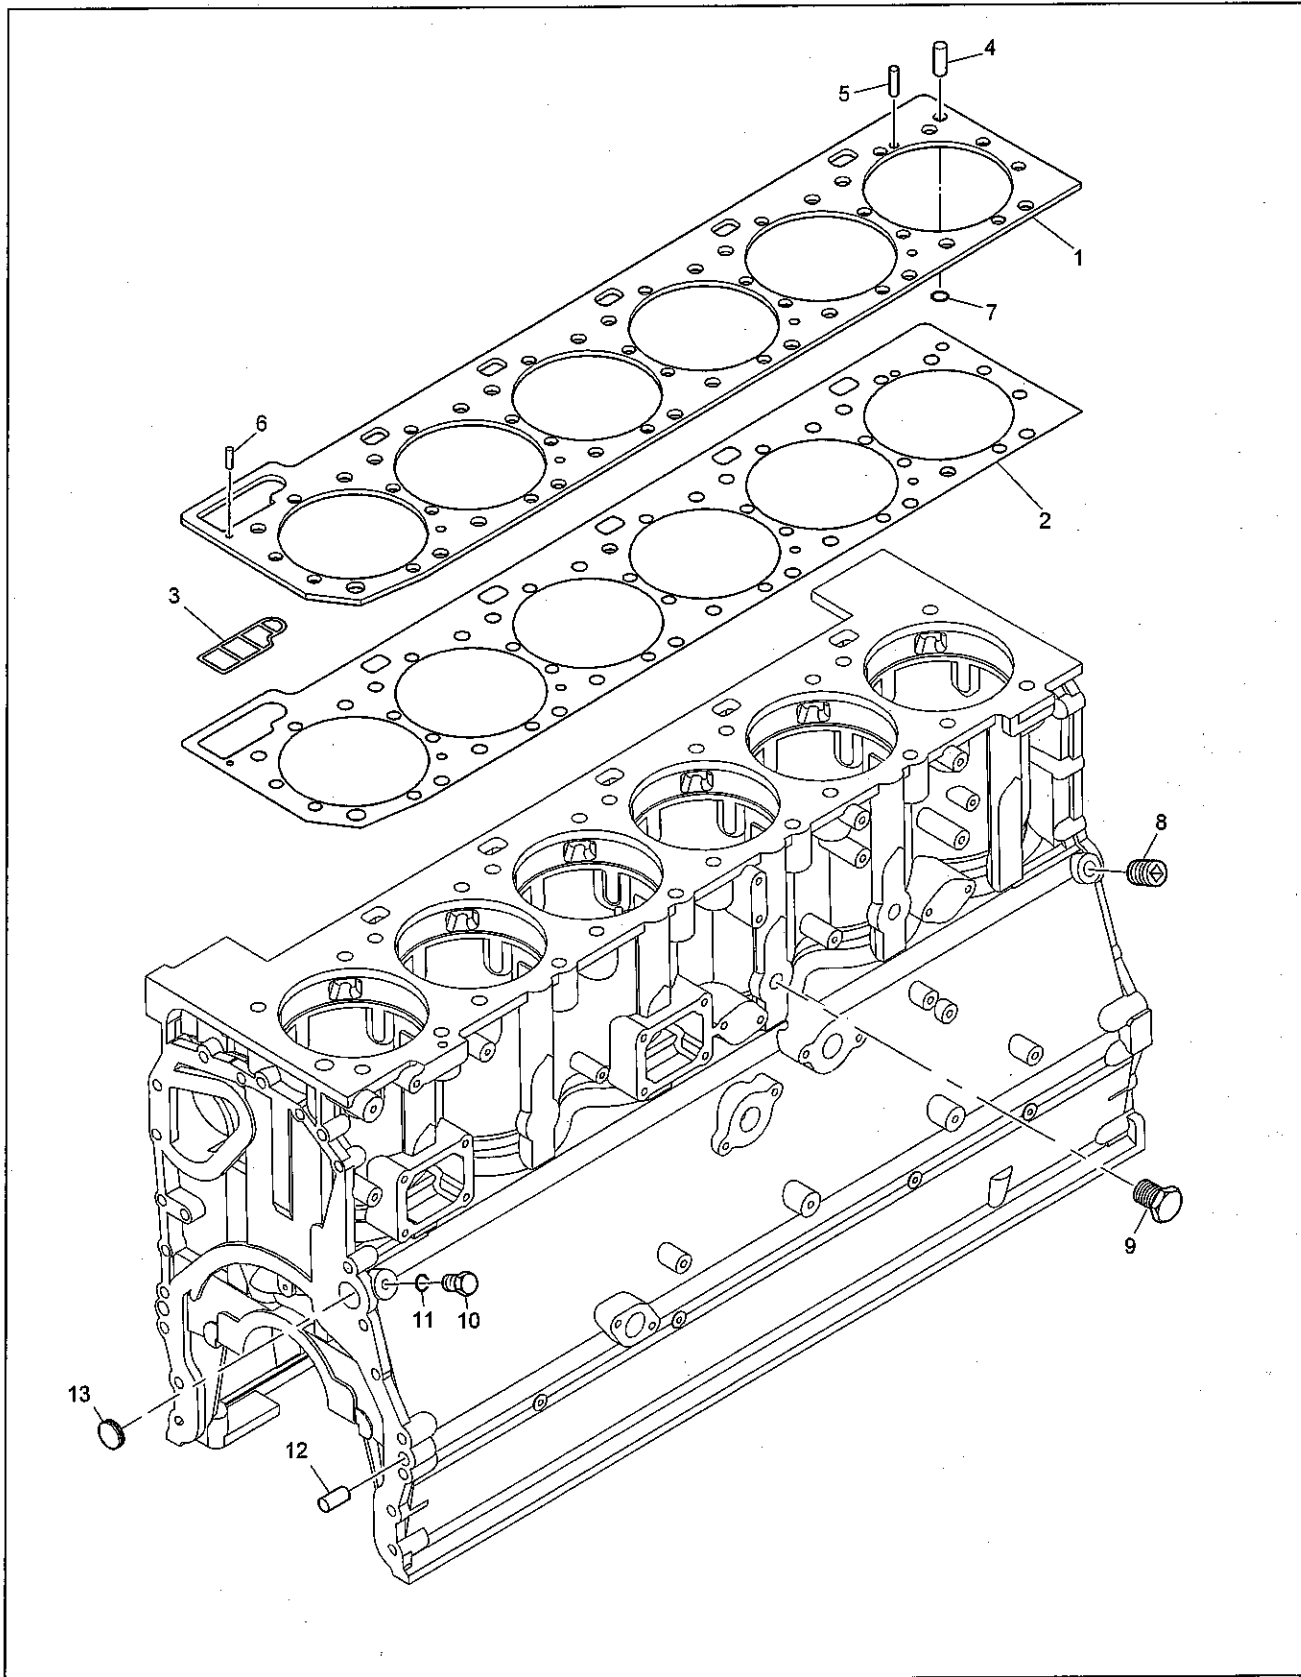

ACHS1198

Cylinder Block & Liners	Plate B
ACHS1198	

Item	Part No.	References	Qty.	Description	Notes
1	CH10662	ⓐ b.	1	SPACER	
2		⇒ KRP1529	1	GASKET	
3		⇒ KRP1529	1	SEAL	
4	CH10661		1	DOWEL	
5	CH10656		1	DOWEL	
6	CH10659		1	DOWEL	
7	CH10660		1	SEAL - O RING	(A)
8	CH10221		5	PLUG	
9	CH10568		2	PLUG	
10	CH10664		1	PLUG	
11	CH10667		1	SEAL - O RING	
12	CH10658		2	DOWEL	
13	T400206	ⓐ a.	2	PLUG	

History					
a.					
13	CH10666		2	PLUG	
	CH10657		2	SEAL - O RING	
b.					
1	CH11398		1	GASKET	
c.					
	CH10663		1	PLUG	

Footnotes	
(A)	ALSO INCLUDED IN KRP1529