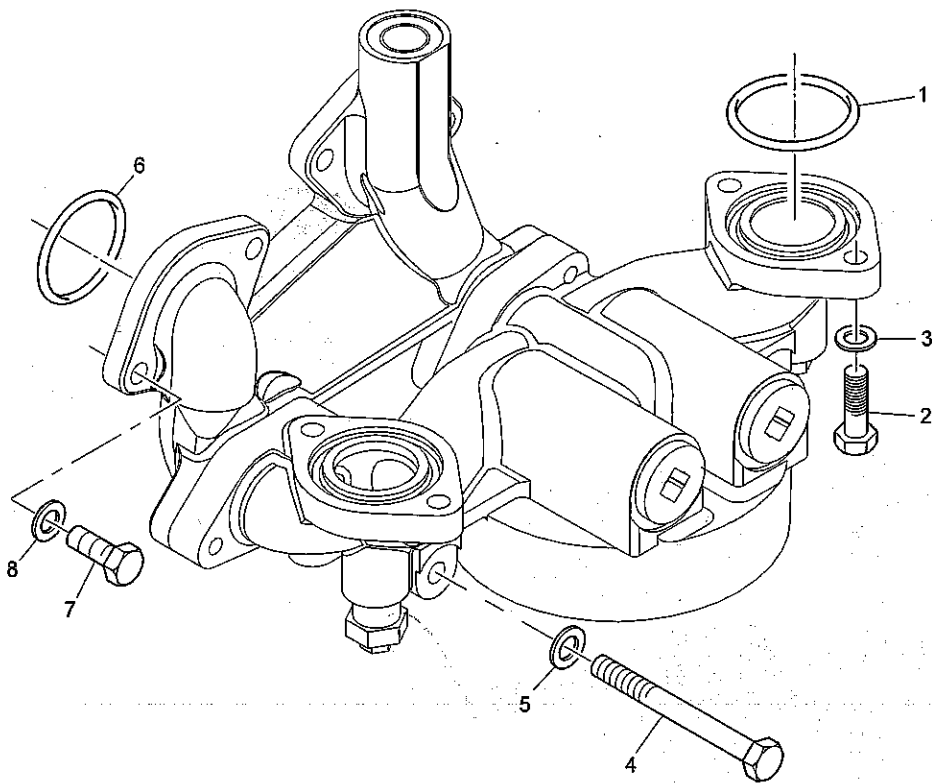

JBHD0397

Oil Filter	Plate B
JBHD0397	

Item	Part No.	References	Qty.	Description	Notes
1	T400222	a.	2	SEAL - O RING	
2	CH10567		2	BOLT	
3	CH10541		2	WASHER	
4	CH10814		2	BOLT	
5	CH10541		2	WASHER	
6	CH10224		2	SEAL - O RING	
7	CH10815		4	BOLT	
8	CH10541		4	WASHER	

History					
a.					
1	CH10816		2	SEAL - O RING