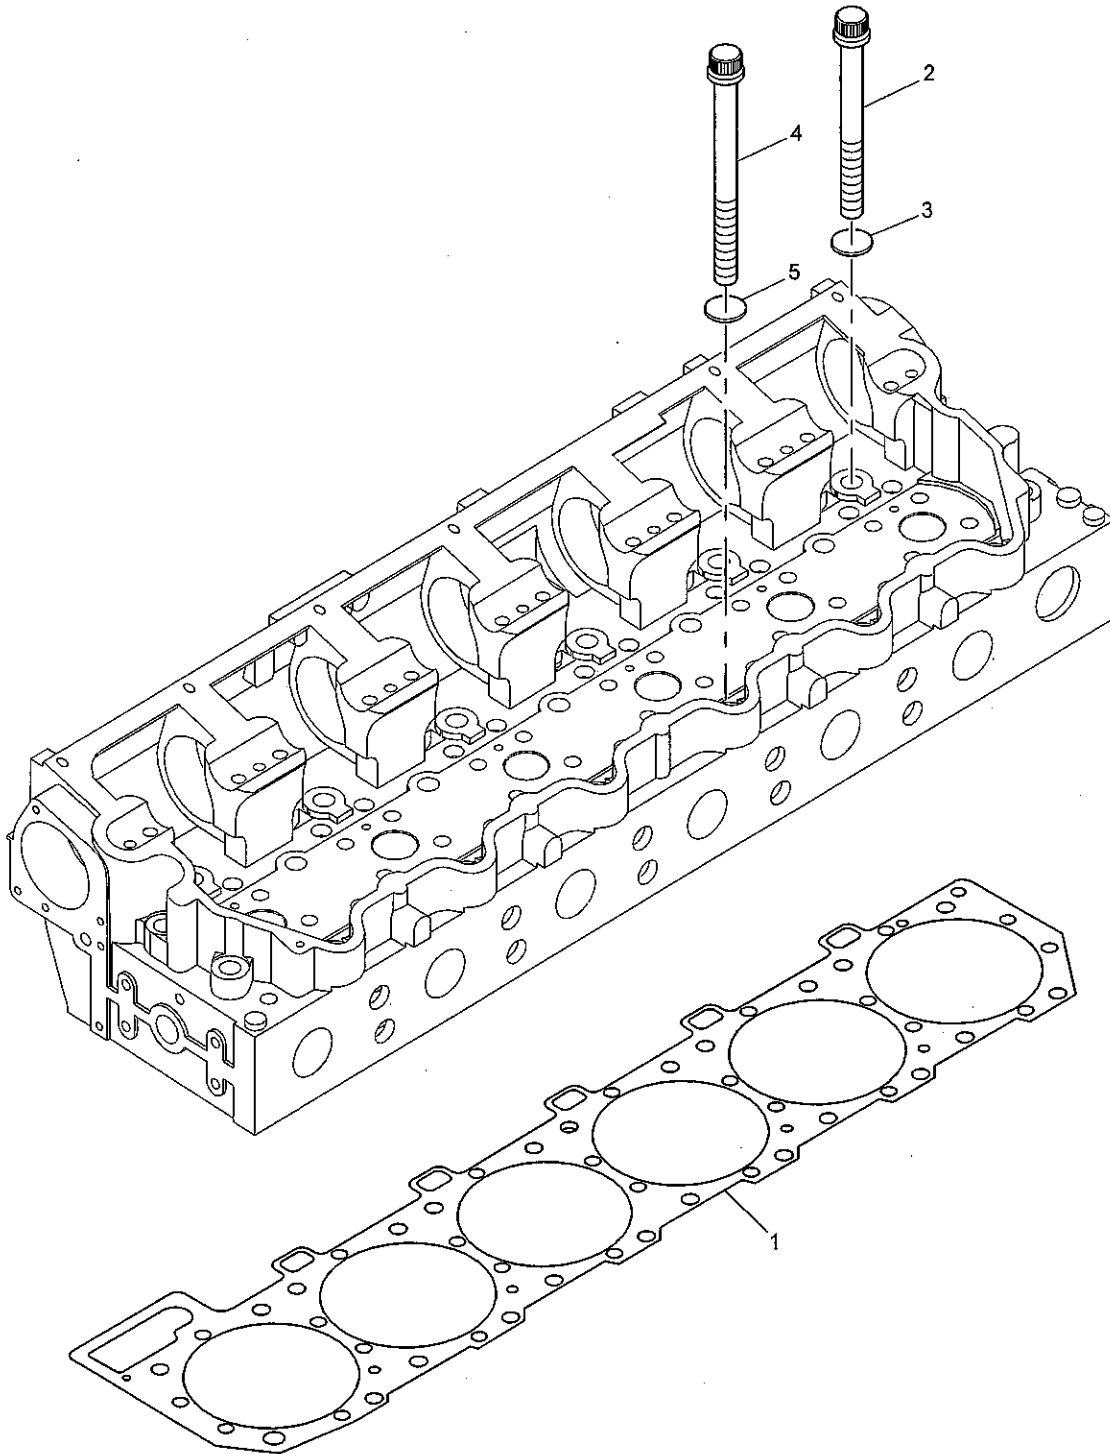

ACHS1195

Cylinder Head Assembly	Plate B
ACHS1195	

Item	Part No.	References	Qty.	Description	Notes
1		⇒ KRP1529	1	GASKET - CYLINDER HEAD	
2	CH10712		16	BOLT	
3	CH10711		16	WASHER	
4	CH10713		10	BOLT	
5	CH10711		10	WASHER	

History					
a.	CH10708		6	SLEEVE