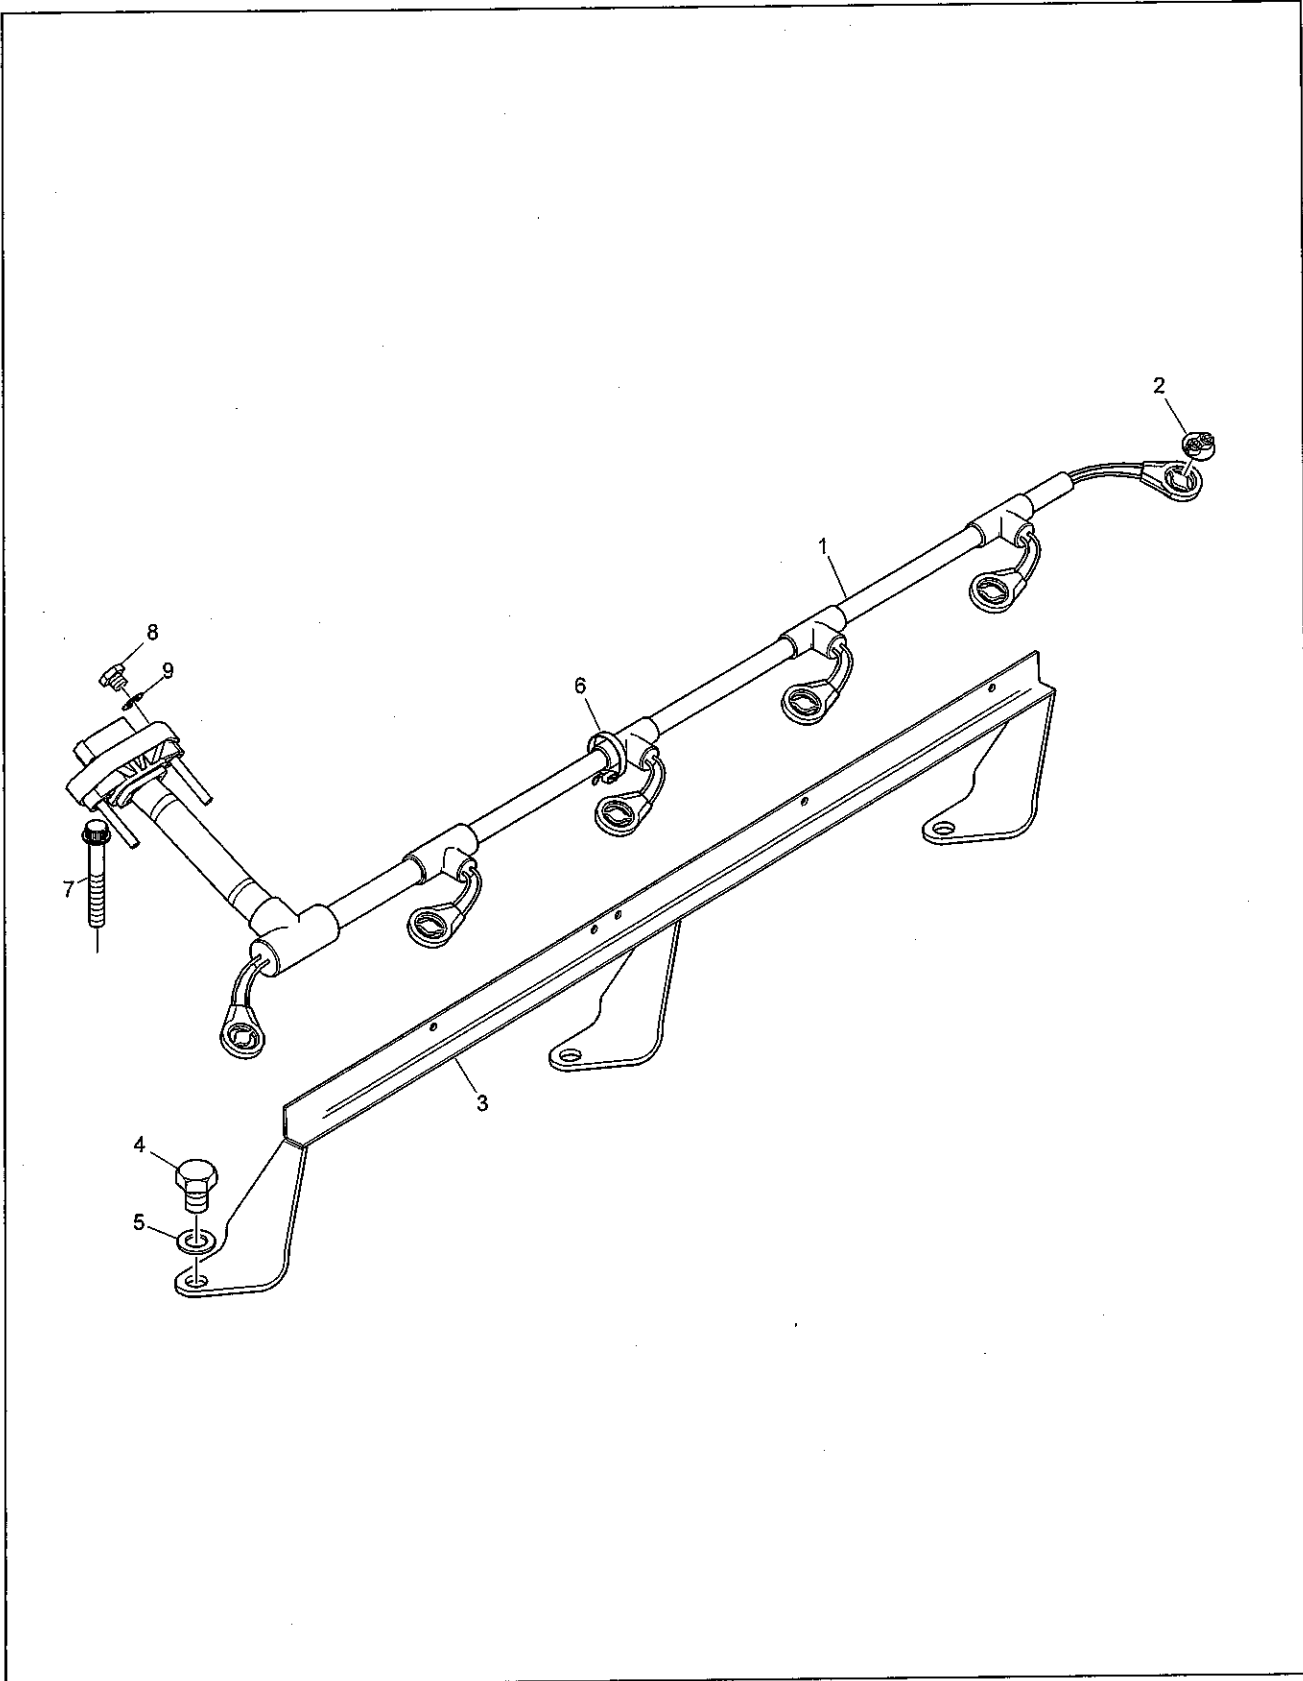

AFHS1560

Wiring Harness	Plate A
AFHS1560	

Item	Part No.	References	Qty.	Description	Notes
1	CH10974		1	INJECTOR HARNESS	
2	CH10195		6	CAP	
3	CH10977		1	MOUNTING BRACKET	
4	CH10938		3	BOLT	
5	CH10099		3	WASHER	
6	CH10827		5	CABLE TIE	
7	T400187	☐ a.	12	BOLT	
8	T400186	☐ a.	2	BOLT	
9	CH10303		2	WASHER	

History					
a.					
7	CH10566		12	BOLT	
8	CH10160		2	BOLT