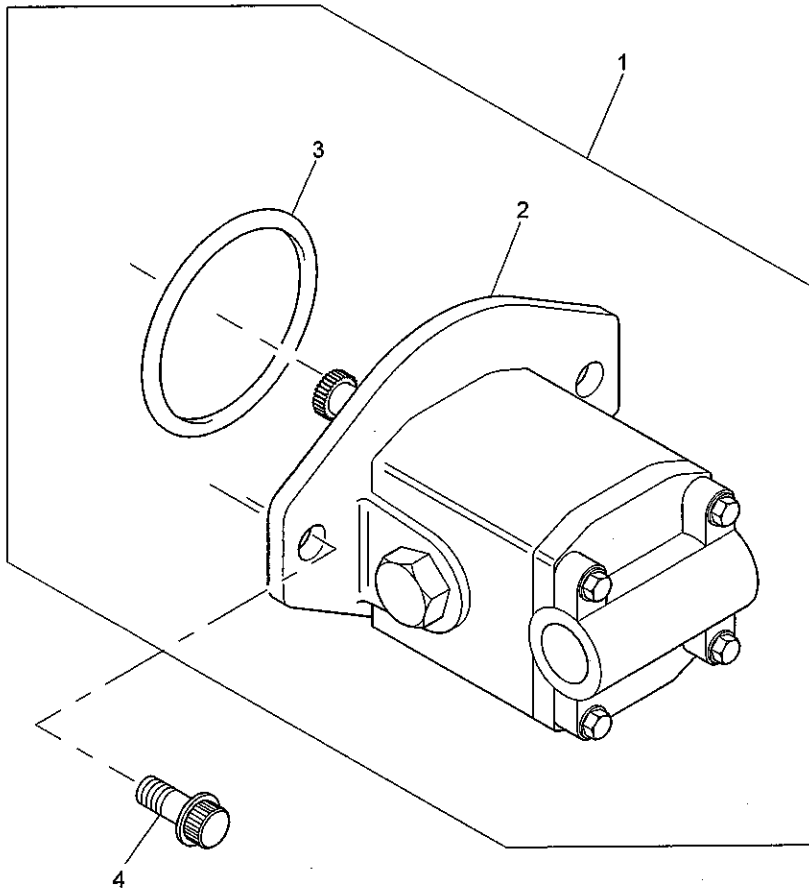

AFHD0269

Lift Pump	Plate A
AFHD0269	

Item	Part No.	References	Qty.	Description	Notes
1	KRP1721	ⓐ a.	1	LIFT PUMP	
2	|	⇒ KRP1721	1	LIFT PUMP	
3	└─CH10340		1	SEAL - O RING	
4	CH10582		2	BOLT	

History					
a.					
1	KRP1679		1	LIFT PUMP