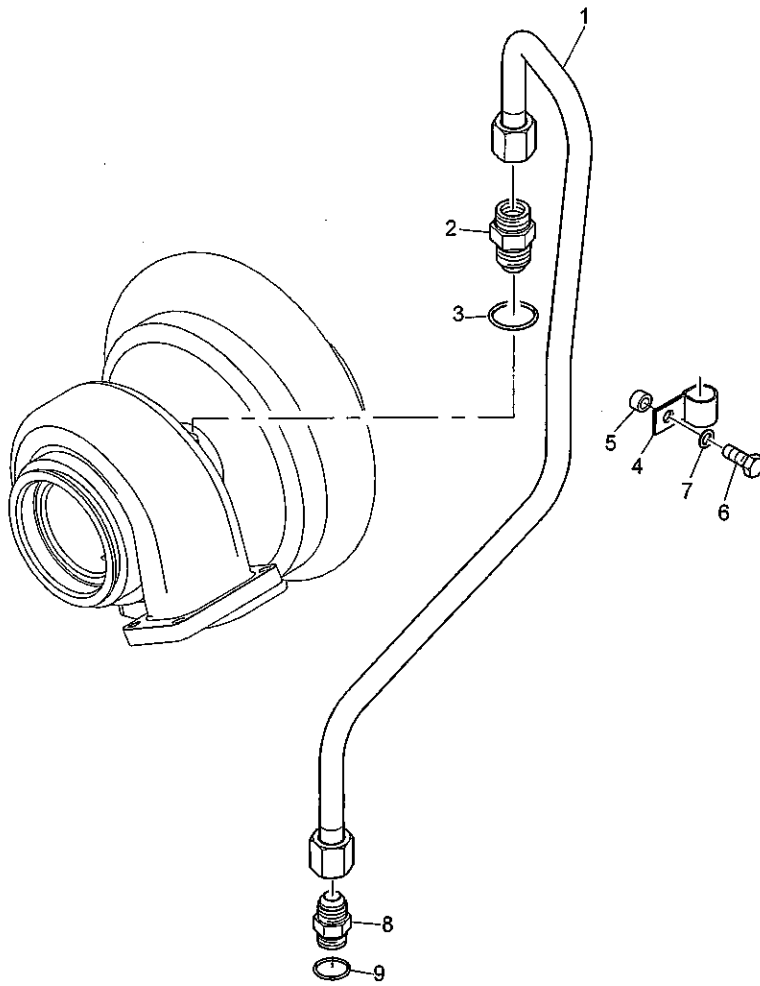

SBHD0158

Feed Pipes	Plate A
SBHD0158	

Item	Part No.	References	Qty.	Description	Notes
1	CH11628		1	PIPE - TURBO OIL FEED	
2	CH11564		1	ADAPTOR	
3	CH11880		1	SEAL - O RING	
4	T400203	ⓐ a.	1	PIPE CLIP	
5	CH11896		1	SPACER	
6	CH10815		1	BOLT	
7	CH10255		1	WASHER	
8	CH10806		1	CONNECTOR	
9	T400188	ⓐ a.	1	SEAL - O RING	

History					
a.					
4	CH11566		1	PIPE CLIP	
9	CH11479		1	SEAL - O RING	
	CH11564		1	ADAPTOR