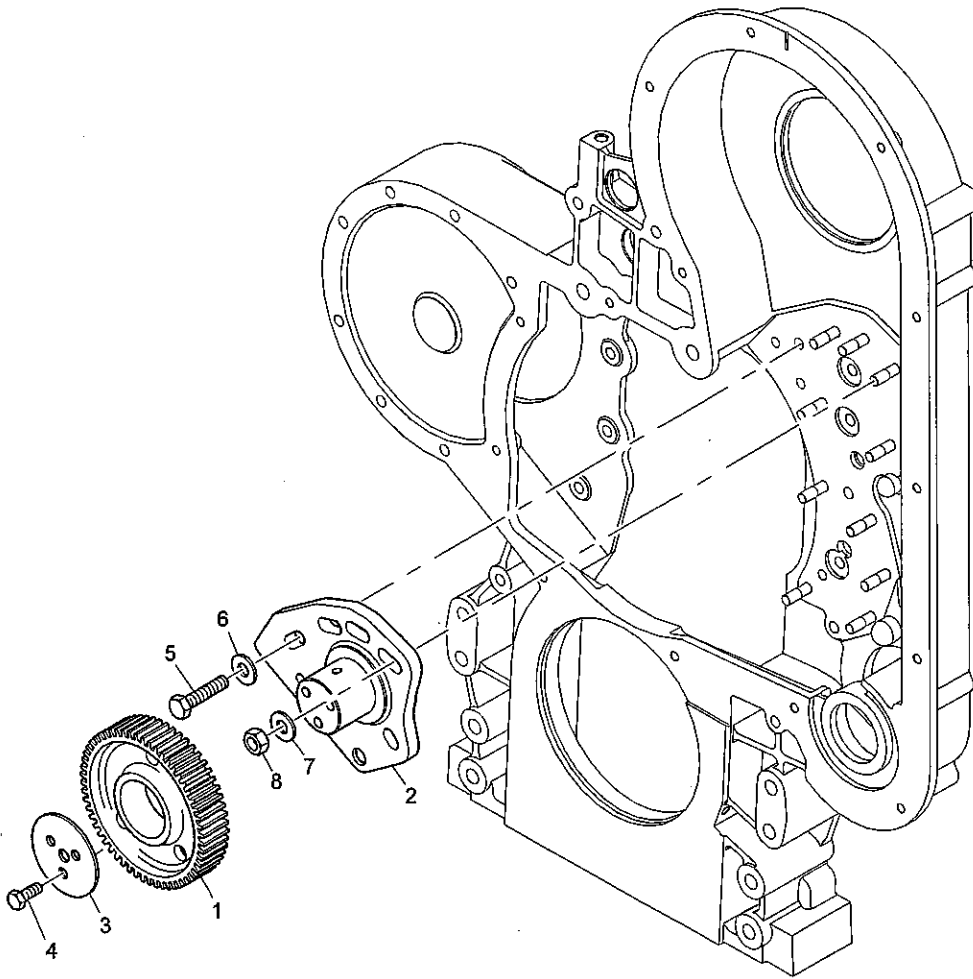

ACHS1194

Timing Gears	Plate C
	ACHS1194

Item	Part No.	References	Qty.	Description	Notes
1	CH10635		1	IDLER GEAR	
2	CH10623		1	STUB	
3	CH10614		1	THRUST PLATE	
4	CH10621		3	BOLT	
5	CH10609		1	BOLT	
6	CH10615		1	WASHER	
7	CH10615		5	WASHER	
8	CH10290		5	NUT