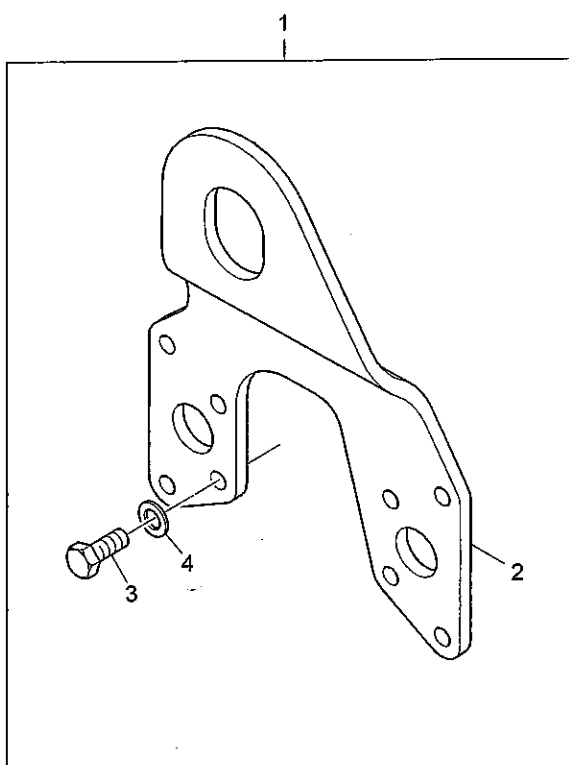

XBHS1032

Engine Lifting Eyes	Plate A
XBHS1032	

Item	Part No.	References	Qty.	Description	Notes
1	KRP1525		1	LIFTING EYE KIT	
2	|	⇒ KRP1525	1	LIFTING EYE	
3	|—CH10537		8	BOLT	
4	|—CH10541		8	WASHER