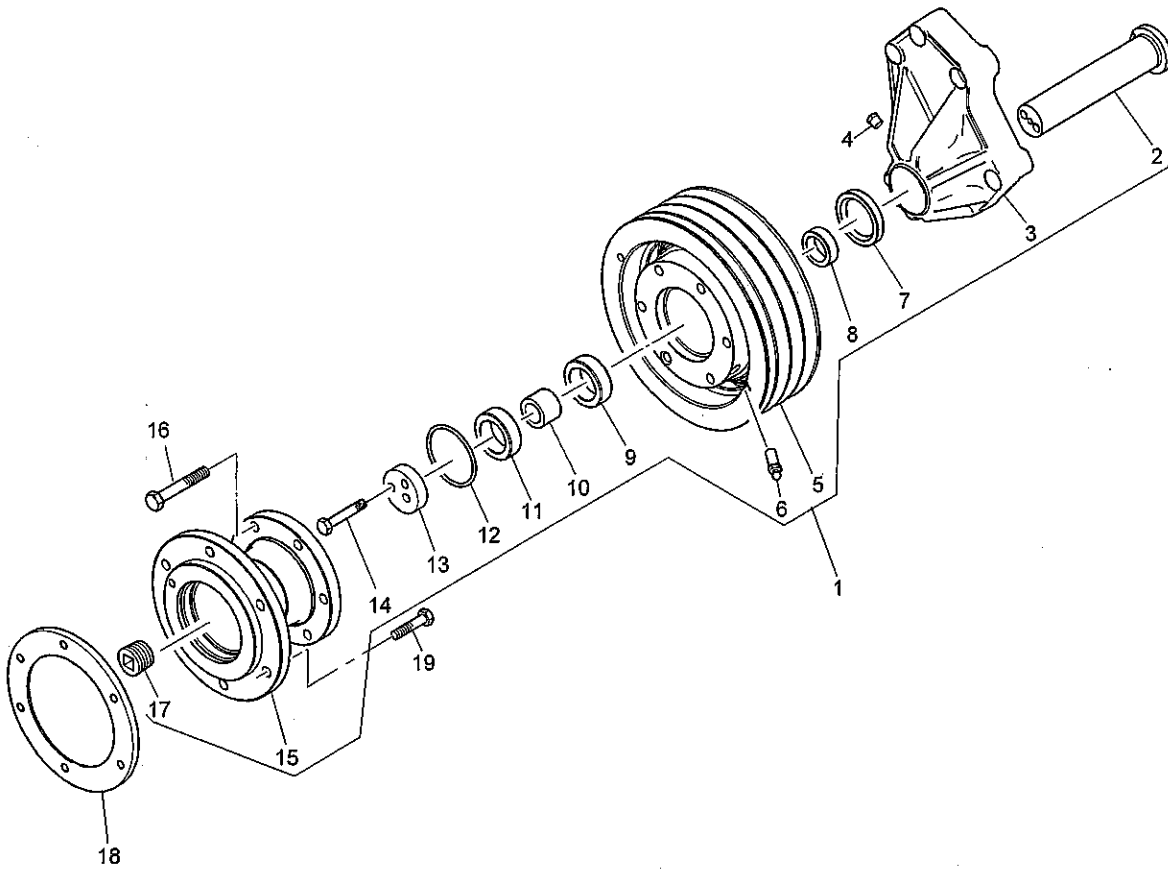

F1FFF

Fan Drive	Plate A
F1FFF	

Item	Part No.	References	Qty.	Description	Notes
1	CH12385	☐ a.	1	FANDRIVE	(A)
2	└CH12391		1	SHAFT	
3	└	⇒ CH12385	1	FAN DRIVE HOUSING	
4	└CH12908	☐ a.	1	RELIEF VALVE	
5	└CH12388		1	FAN DRIVE PULLEY	257.5
6	└CH12374		1	BALL	
7	└CH12378		1	SEAL	
8	└CH12379		1	SPACER	
9	└CH12382		1	BALL BEARING	
10	└CH12383		1	SPACER	
11	└CH12375		1	BALL BEARING	
12	└CH12384		1	SEAL - O RING	
13	└CH12380		1	WASHER	
14	└CH12377		2	BOLT	
15	└CH12390		1	ADAPTOR	
16	└CH10585		6	BOLT	
17	└CH10220		1	PLUG	
18	CH12433		1	RING	
19	2315C066		6	SCREW	

History					
a.					
1	CH12385		1	FANDRIVE	(A)
4	└CH12376		1	RELIEF VALVE	

Footnotes					
(A)	CHECK YOUR ENGINE SPECIFICATION BEFORE ORDERING