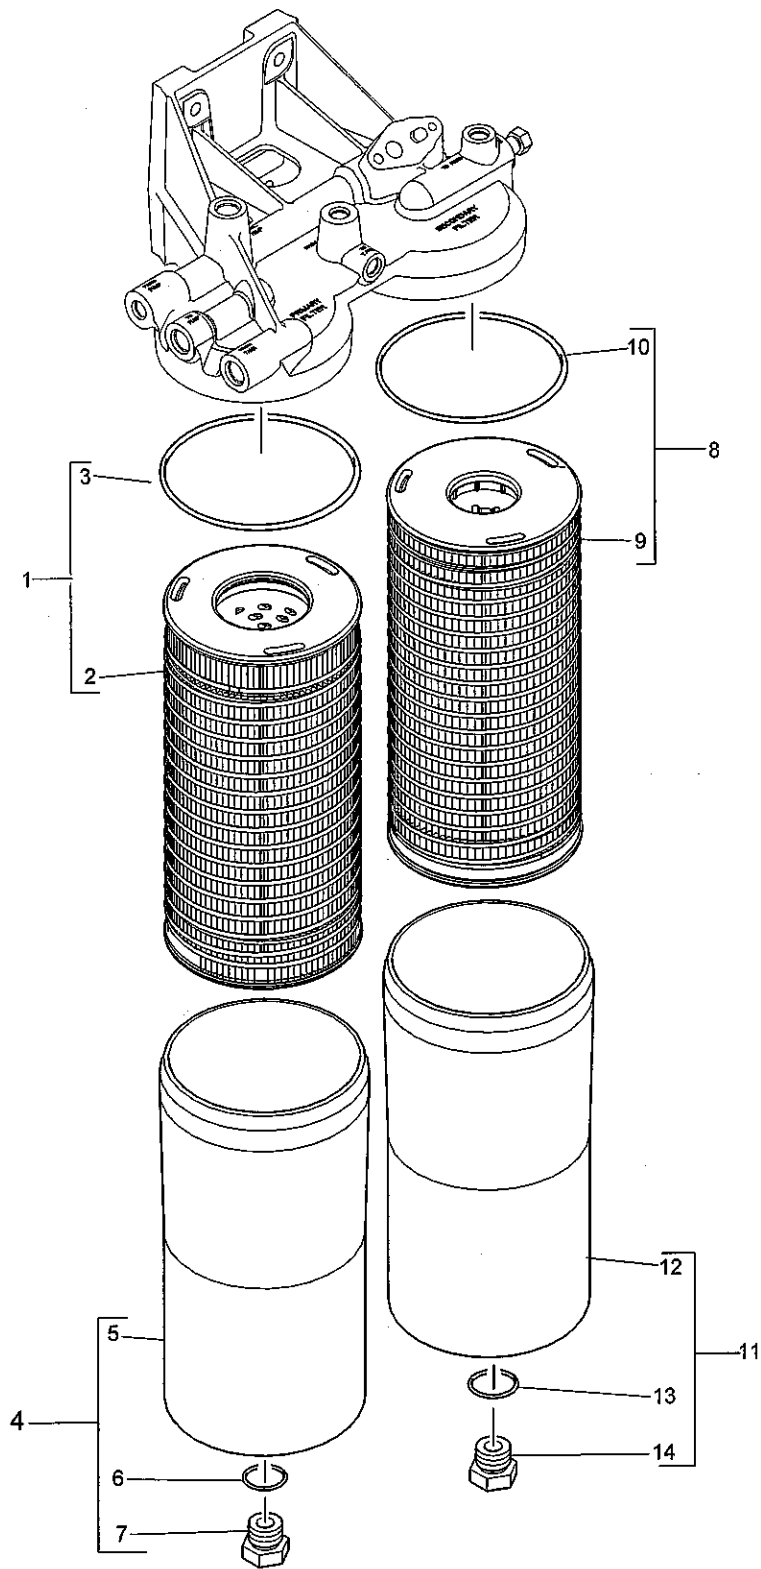

VBHS1096

Fuel Filter	Plate A
VBHS1096	

Item	Part No.	References	Qty.	Description	Notes
1	CH10930		1	PRE-FUEL FILTER	
2	|	⇒ CH10930	1	FUEL FILTER ELEMENT	
3	| CH12010		1	SEAL	
4	CH11094		1	FILTER HOUSING	
5	|	⇒ CH11094	1	FILTER HOUSING	
6	| CH10046		1	SEAL - O RING	
7	| CH10284		1	PLUG	
8	CH10931		1	FUEL FILTER	
9	|	⇒ CH10931	1	FUEL FILTER ELEMENT	
10	| CH12010		1	SEAL	
11	CH11096		1	FUEL FILTER HOUSING	
12	|	⇒ CH11096	1	FILTER HOUSING	
13	| CH10046		1	SEAL - O RING	
14	| CH10284		1	PLUG