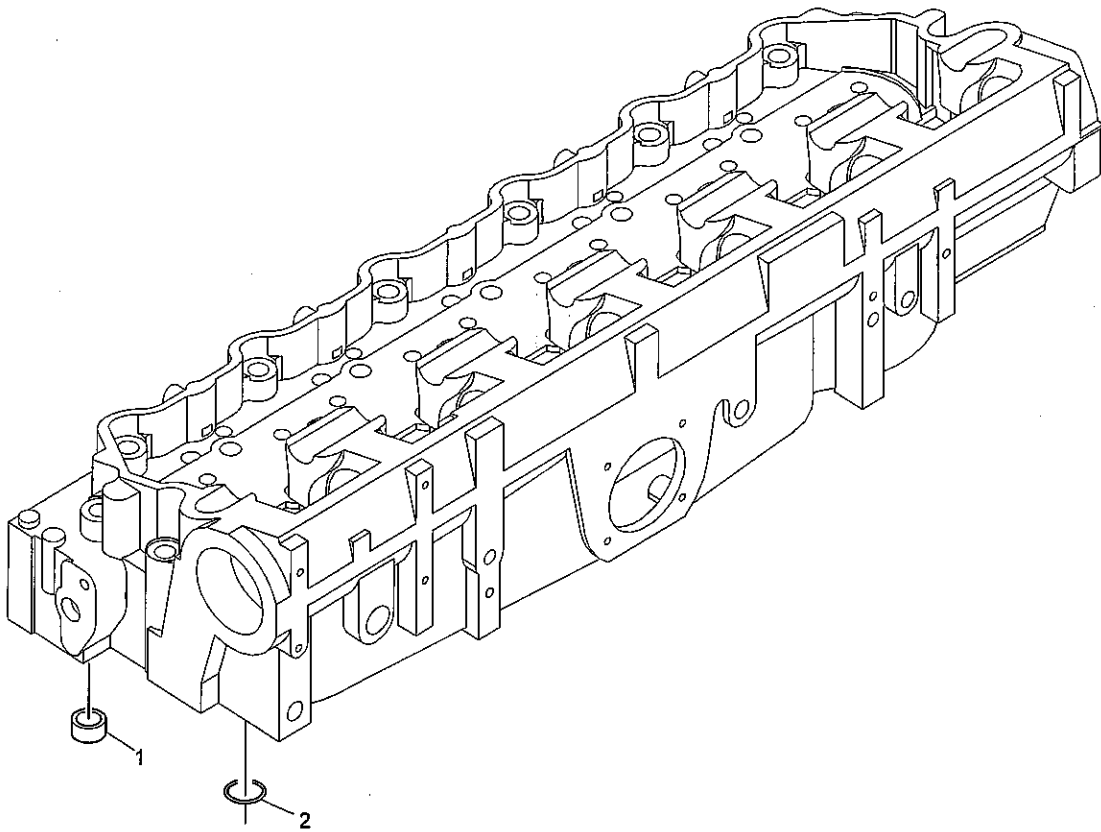

ACHS1195

Cylinder Head Assembly	Plate C
ACHS1195	

Item	Part No.	References	Qty.	Description	Notes
1	CH10703		24	SEAL	(A)
2	CH10660		1	SEAL - O RING	(A)

Footnotes					
(A)	ALSO INCLUDED IN KRP1529