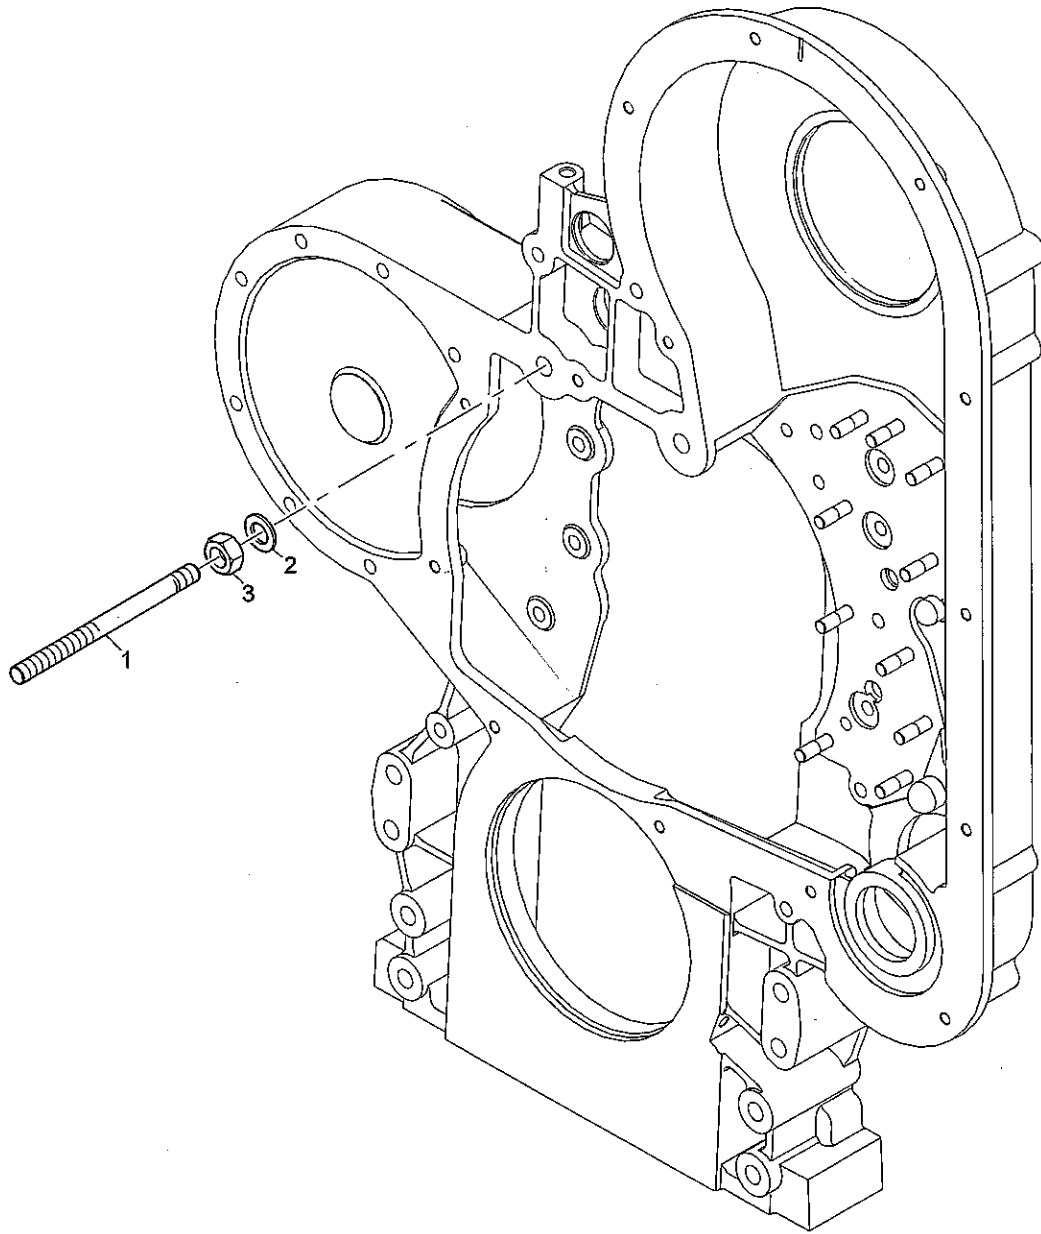

AEHS1070

Timing Case	Plate A
	AEHS1070

Item	Part No.	References	Qty.	Description	Notes
1	CH10952		2	STUD	
2	CH10099		2	WASHER	
3	CH10564		2	NUT