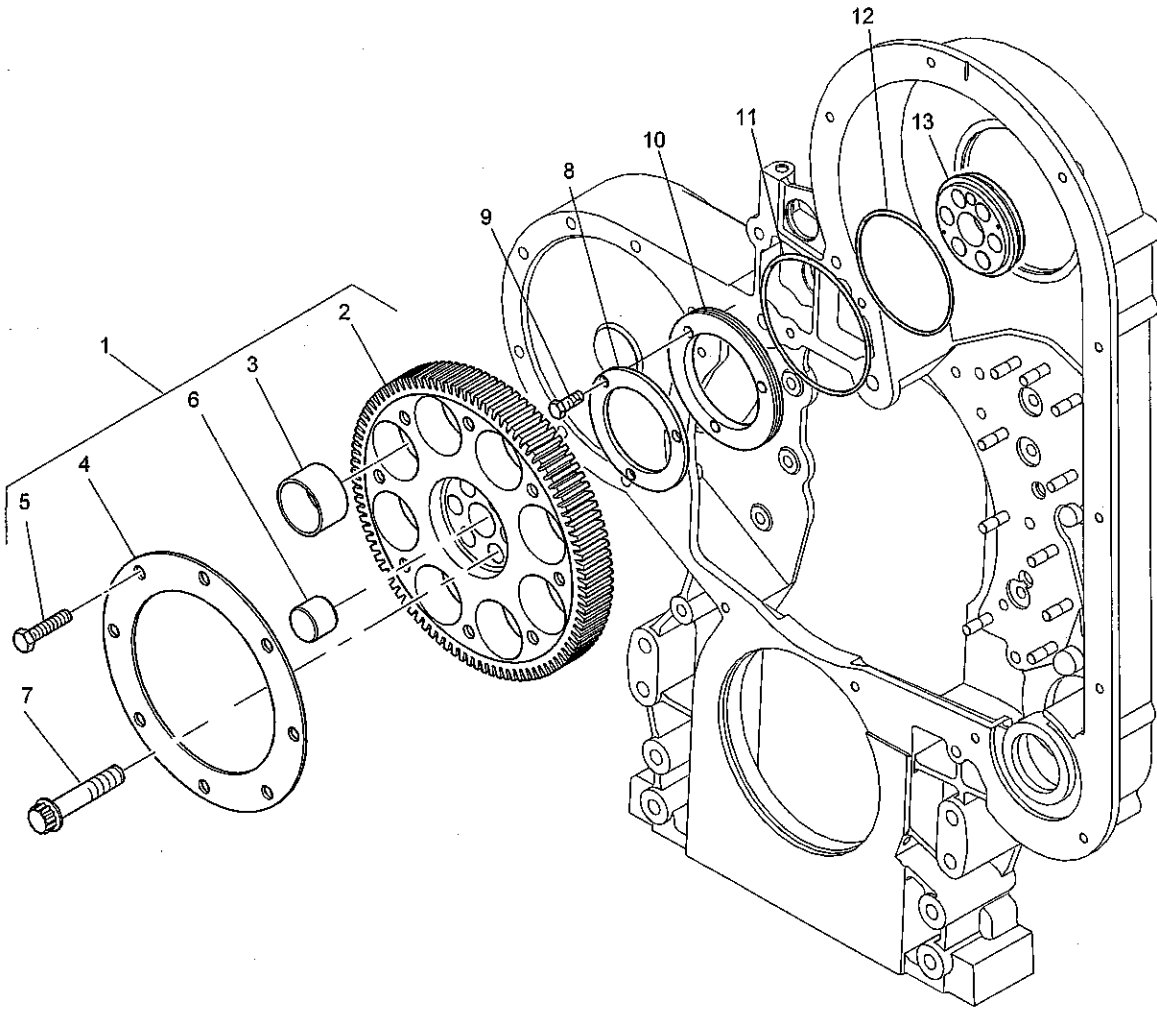

ACHS1194

Timing Gears	Plate B
ACHS1194	

Item	Part No.	References	Qty.	Description	Notes
1	T400235	a.	1	CAMSHAFT GEAR	
2	|	T400235	1	CAMSHAFT GEAR	
3	|	T400235	8	ROLLER	
4	|	T400235	1	RETAINING PLATE	
5	|—CH10609		8	BOLT	
6	|—CH10641		1	DOWEL	
7	CH10616		6	BOLT	
8	CH10617		1	THRUST PLATE	
9	CH10618		3	BOLT	
10	CH10625		1	GASKET	
11	CH10620		1	SEAL - O RING	
12	CH10612		1	SEAL - O RING	
13	CH10627		1	ADAPTOR	

History					
a.					
1	CH10910		1	CAMSHAFT GEAR