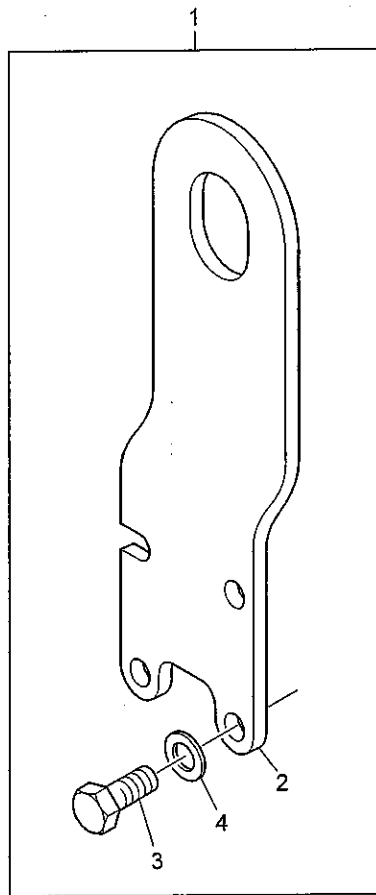

XBHS1033

Engine Lifting Eyes	Plate A
	XBHS1033

Item	Part No.	References	Qty.	Description	Notes
1	KRP1526		1	LIFTING EYE KIT	
2	|	⇒ KRP1526	1	LIFTING EYE	
3	|—CH10570		4	BOLT	
4	|—CH10099		4	WASHER