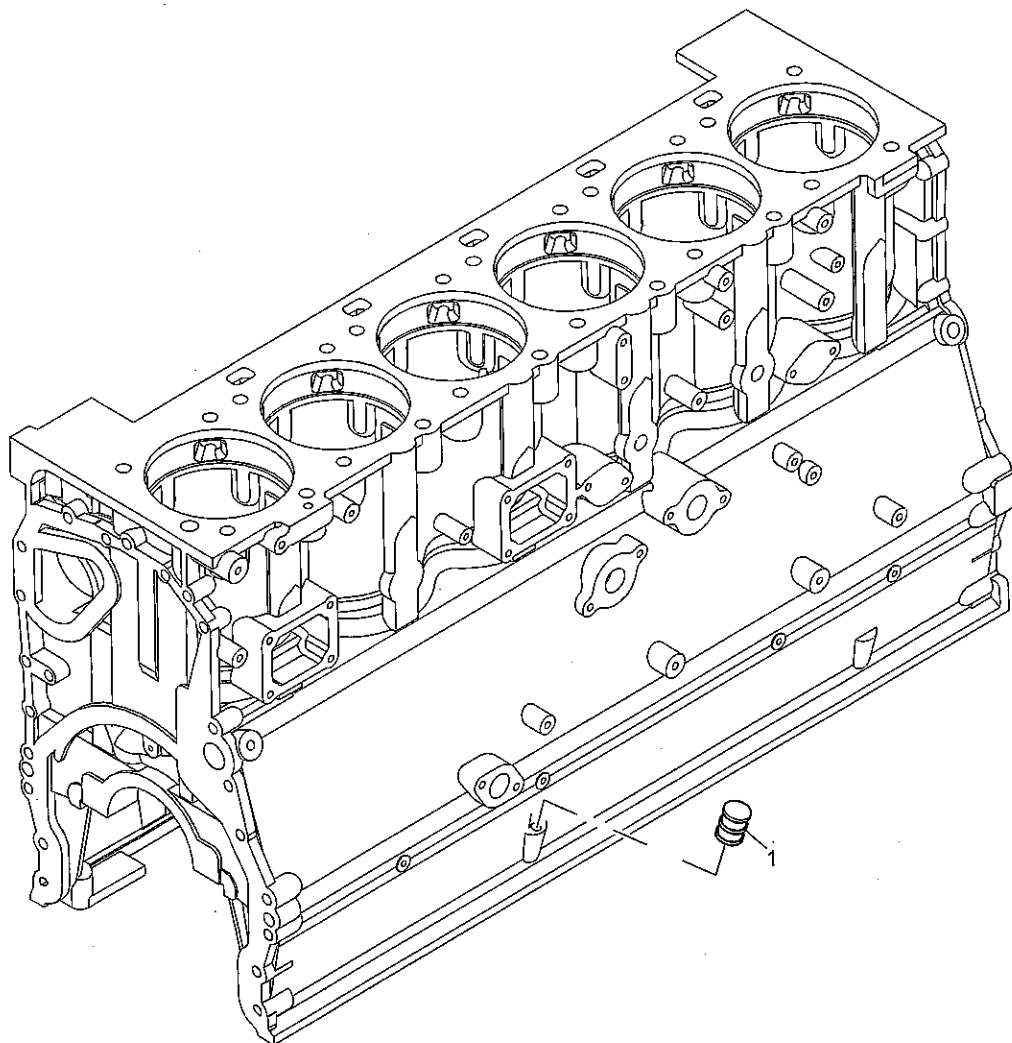

Dipstick	Plate A
GBHS1092	

Item	Part No.	References	Qty.	Description	Notes
1	CH10980		1	DIPSTICK ASSEMBLY	
2	CH10794		1	BOLT	
3	CH10541		1	WASHER	

GBHS1092