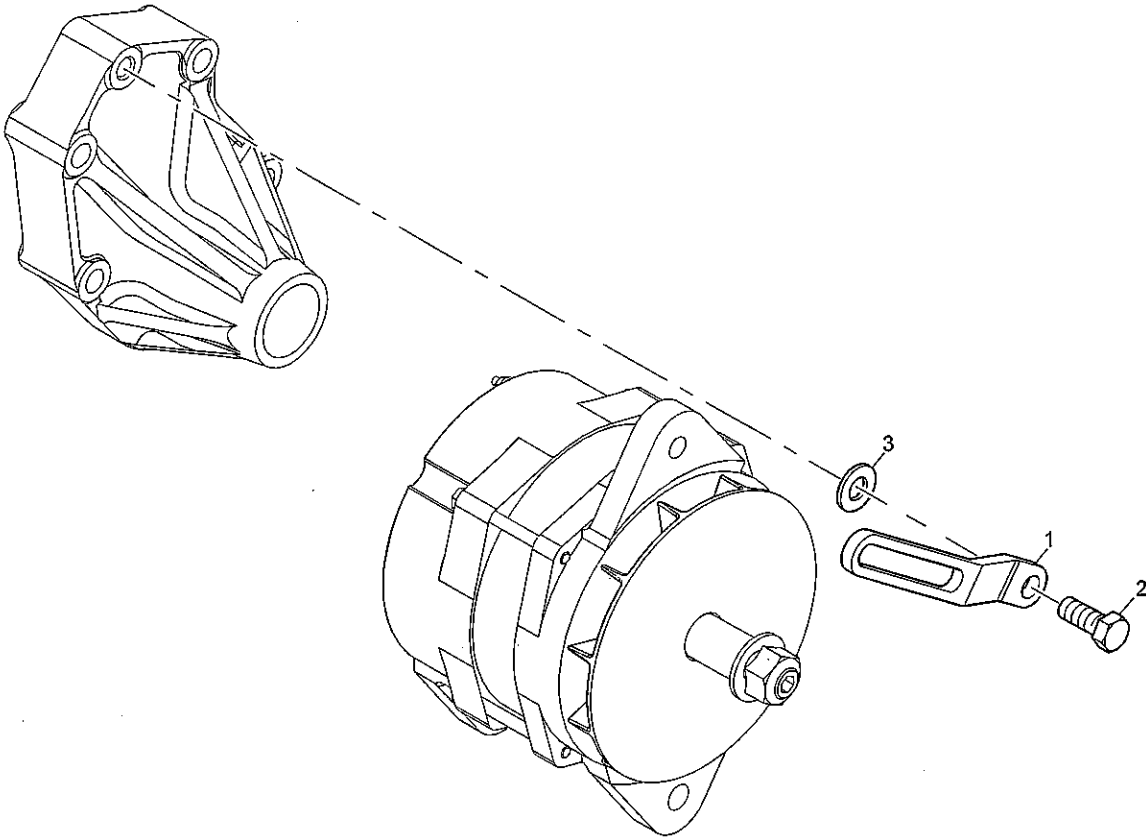

NIAFF

Alternator Mounting	Plate A
NIAFF	

Item	Part No.	References	Qty.	Description	Notes
1	CH11034		1	ALTERNATOR BRACKET	
2	ST29054		1	CAPSCREW	
3	ST15905		1	WASHER