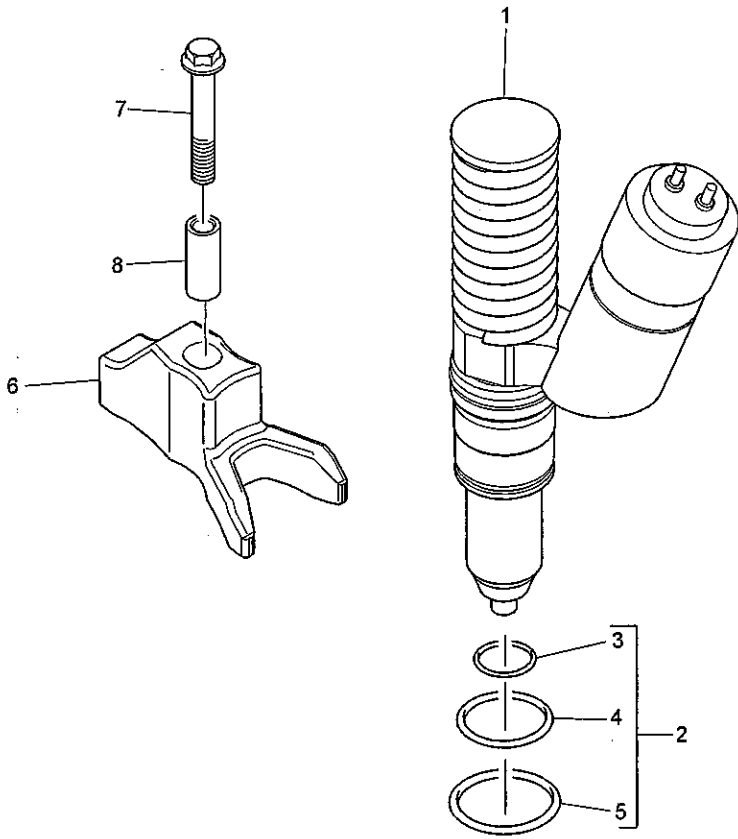

AFHD0272

Atomisers	Plate A
AFHD0272	

Item	Part No.	References	Qty.	Description	Notes
1	CH12071	a.	6	INJECTOR	
2	└─KRP1643		1	SEAL KIT	
3	├─	⇒ KRP1643	1	SEAL - INJECTOR	
4	├─	⇒ KRP1643	1	SEAL - INJECTOR	
5	├─	⇒ KRP1643	1	SEAL - INJECTOR	
6	CH10790		6	CLAMP	
7	CH10791		6	BOLT	
8	CH10792		6	SPACER	
Service Options					
1	R/CH12071		6	INJECTOR - EXCHANGE	

History					
a.					
1	CH12341		6	INJECTOR