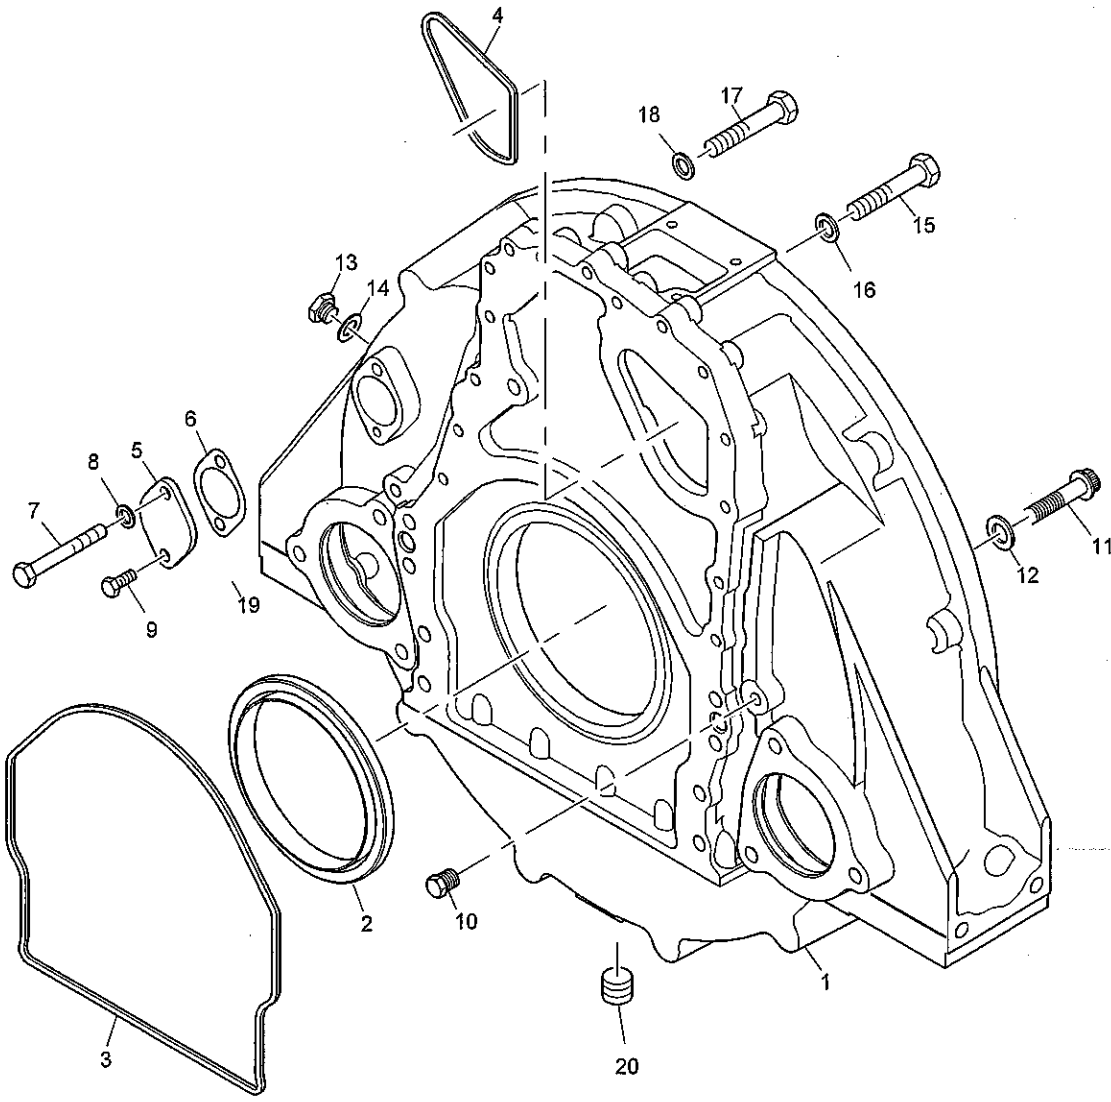

CDHS1102

CDHS1102

Item	Part No.	References	Qty.	Description	Notes
1	CH12371	☐ b.	1	FLYWHEEL HOUSING	
2	CH11304		1	SEAL - REAR END OIL	
3	CH12062		1	SEAL	
4	CH12063		1	SEAL	
5	CH10539		1	BLANKING COVER	
6	CH10540		1	GASKET	
7	CH10538		1	BOLT	
8	CH10255	☐ a.	2	WASHER	
9	CH11895	☐ a.	1	BOLT	
10	CH10262		2	PLUG	
11	CH11587		9	BOLT	
12	CH10099		9	WASHER	
13	CH10939		1	DRAIN PLUG	
14	CH10940		1	GASKET	
15	CH11585		8	BOLT	
16	CH10255	☐ a.	8	WASHER	
17	CH11586		7	BOLT	
18	CH10255	☐ a.	7	WASHER	
19	CH11588		1	PLUG	
20	CH10220		1	PLUG	

History

a.					
8	CH10541		2	WASHER	
9	CH10537		1	BOLT	
16	CH10541		8	WASHER	
18	CH10541		7	WASHER	
b.					
1	CH11584		1	FLYWHEEL HOUSING